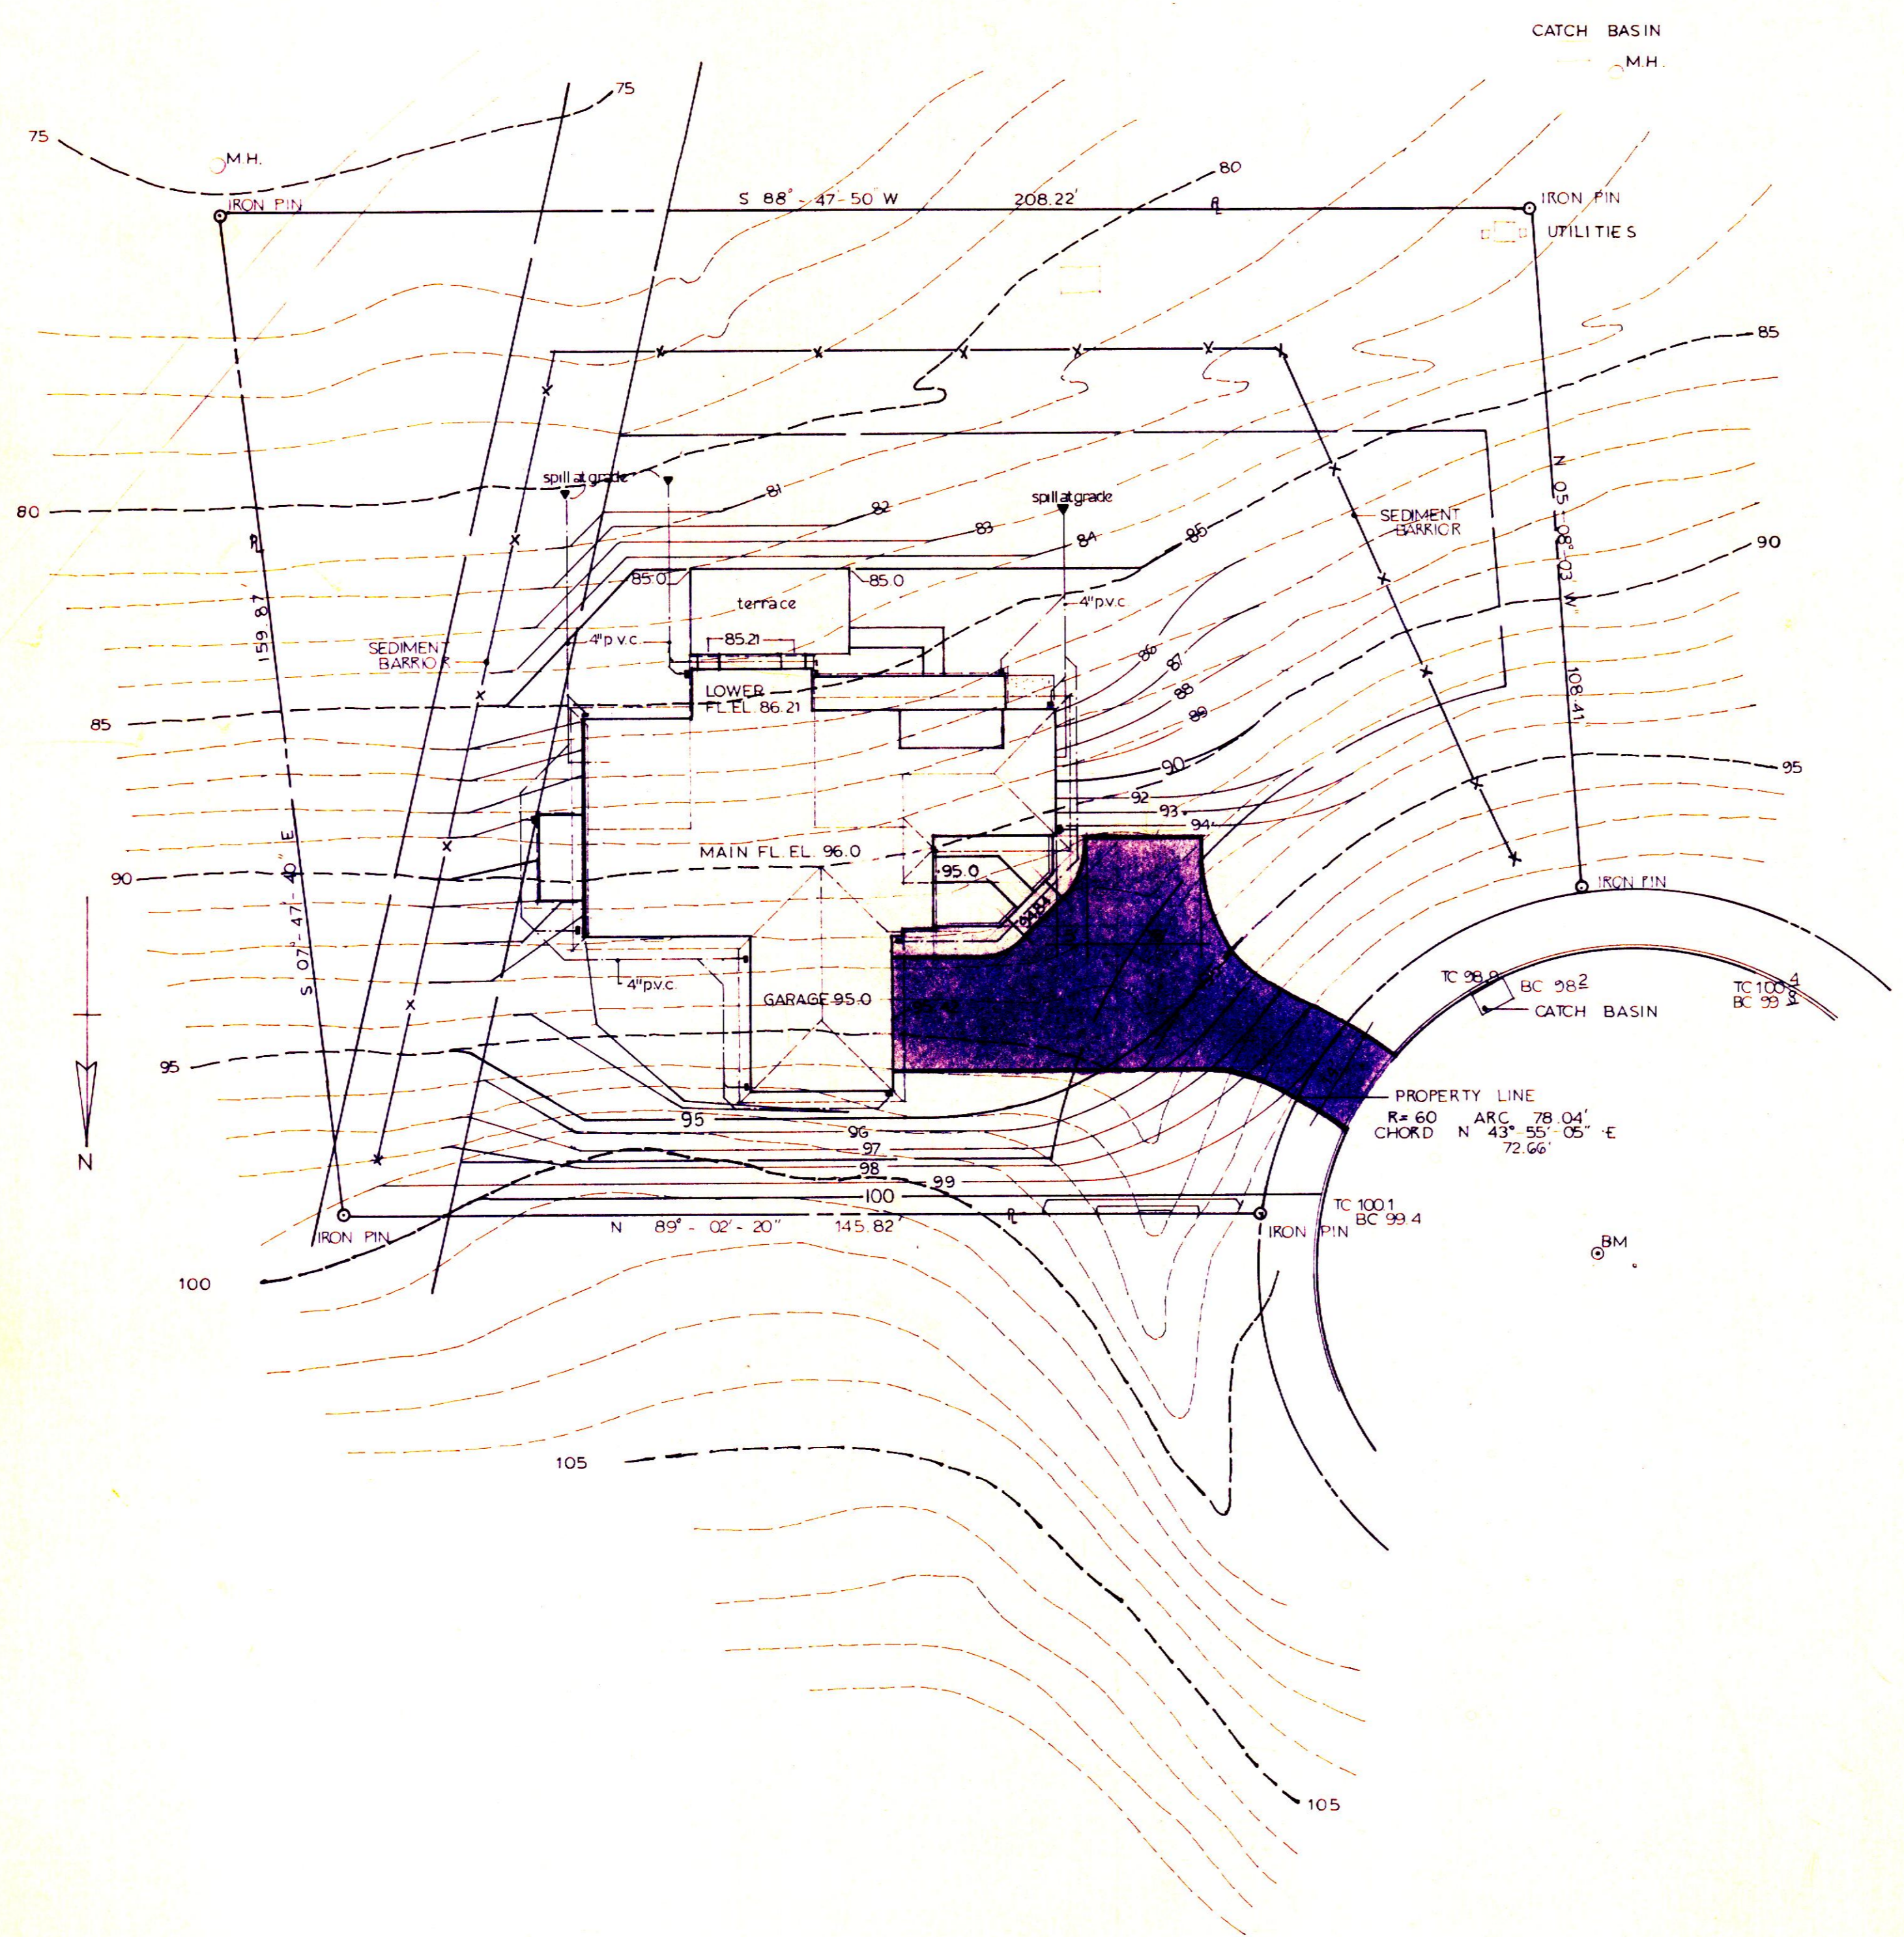

SITE PLAN—NO SCALE

OFFICE of JOHN N. PORTS  
645 Colonial Avenue  
YORK, PENNSYLVANIA 17403  
(717) 848-2774

NEW RESIDENCE FOR  
**MR. & MRS. KEITH SHAFFER**  
LOT 23, HERITAGE HILLS, YORK, PA.

SCALE: 1" = 20' - 0"  
DATE: 3-16-95  
APPROVED BY: JNP  
DRAWN BY: BDP

S I T E P L A N