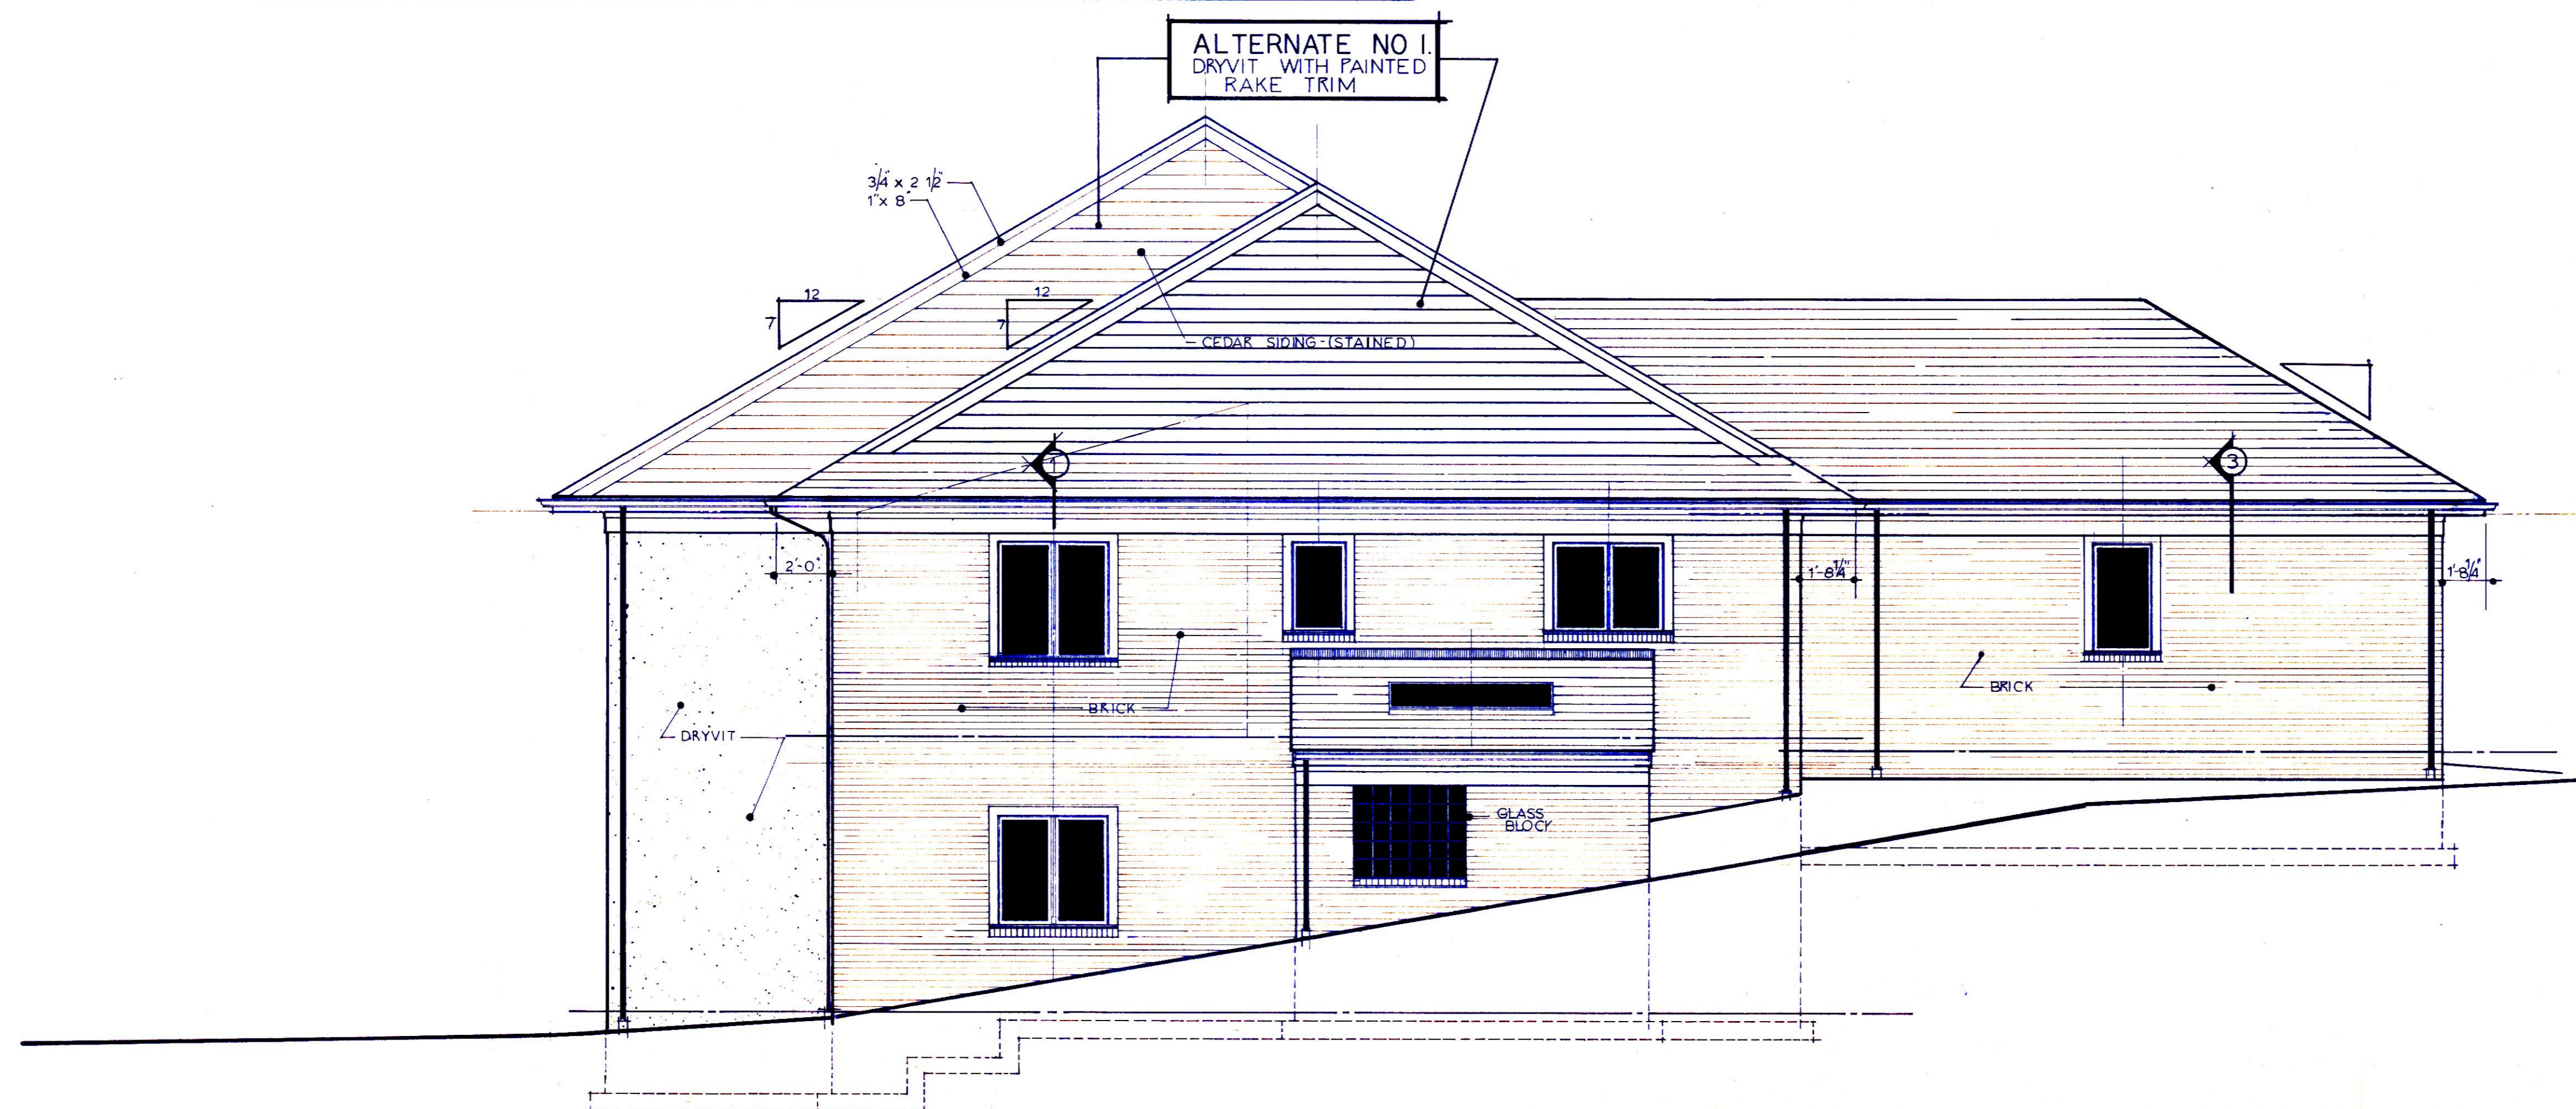

S O U T H E L E V A T I O N

E A S T E L E V A T I O N

OFFICE of JOHN N. PORTS 646 Colonial Avenue YORK, PENNSYLVANIA 17403 (717) 848-2774	
NEW RESIDENCE FOR <b>MR. &amp; MRS. KEITH SHAFFER</b> LOT 23 - HERITAGE HILL, YORK, PA.	
SCALE: 1/4" = 1' - 0" DATE: 3-16-95	APPROVED BY JNP
EXTERIOR ELEVATIONS	
DRAWING NUMBER <b>A-6</b>	