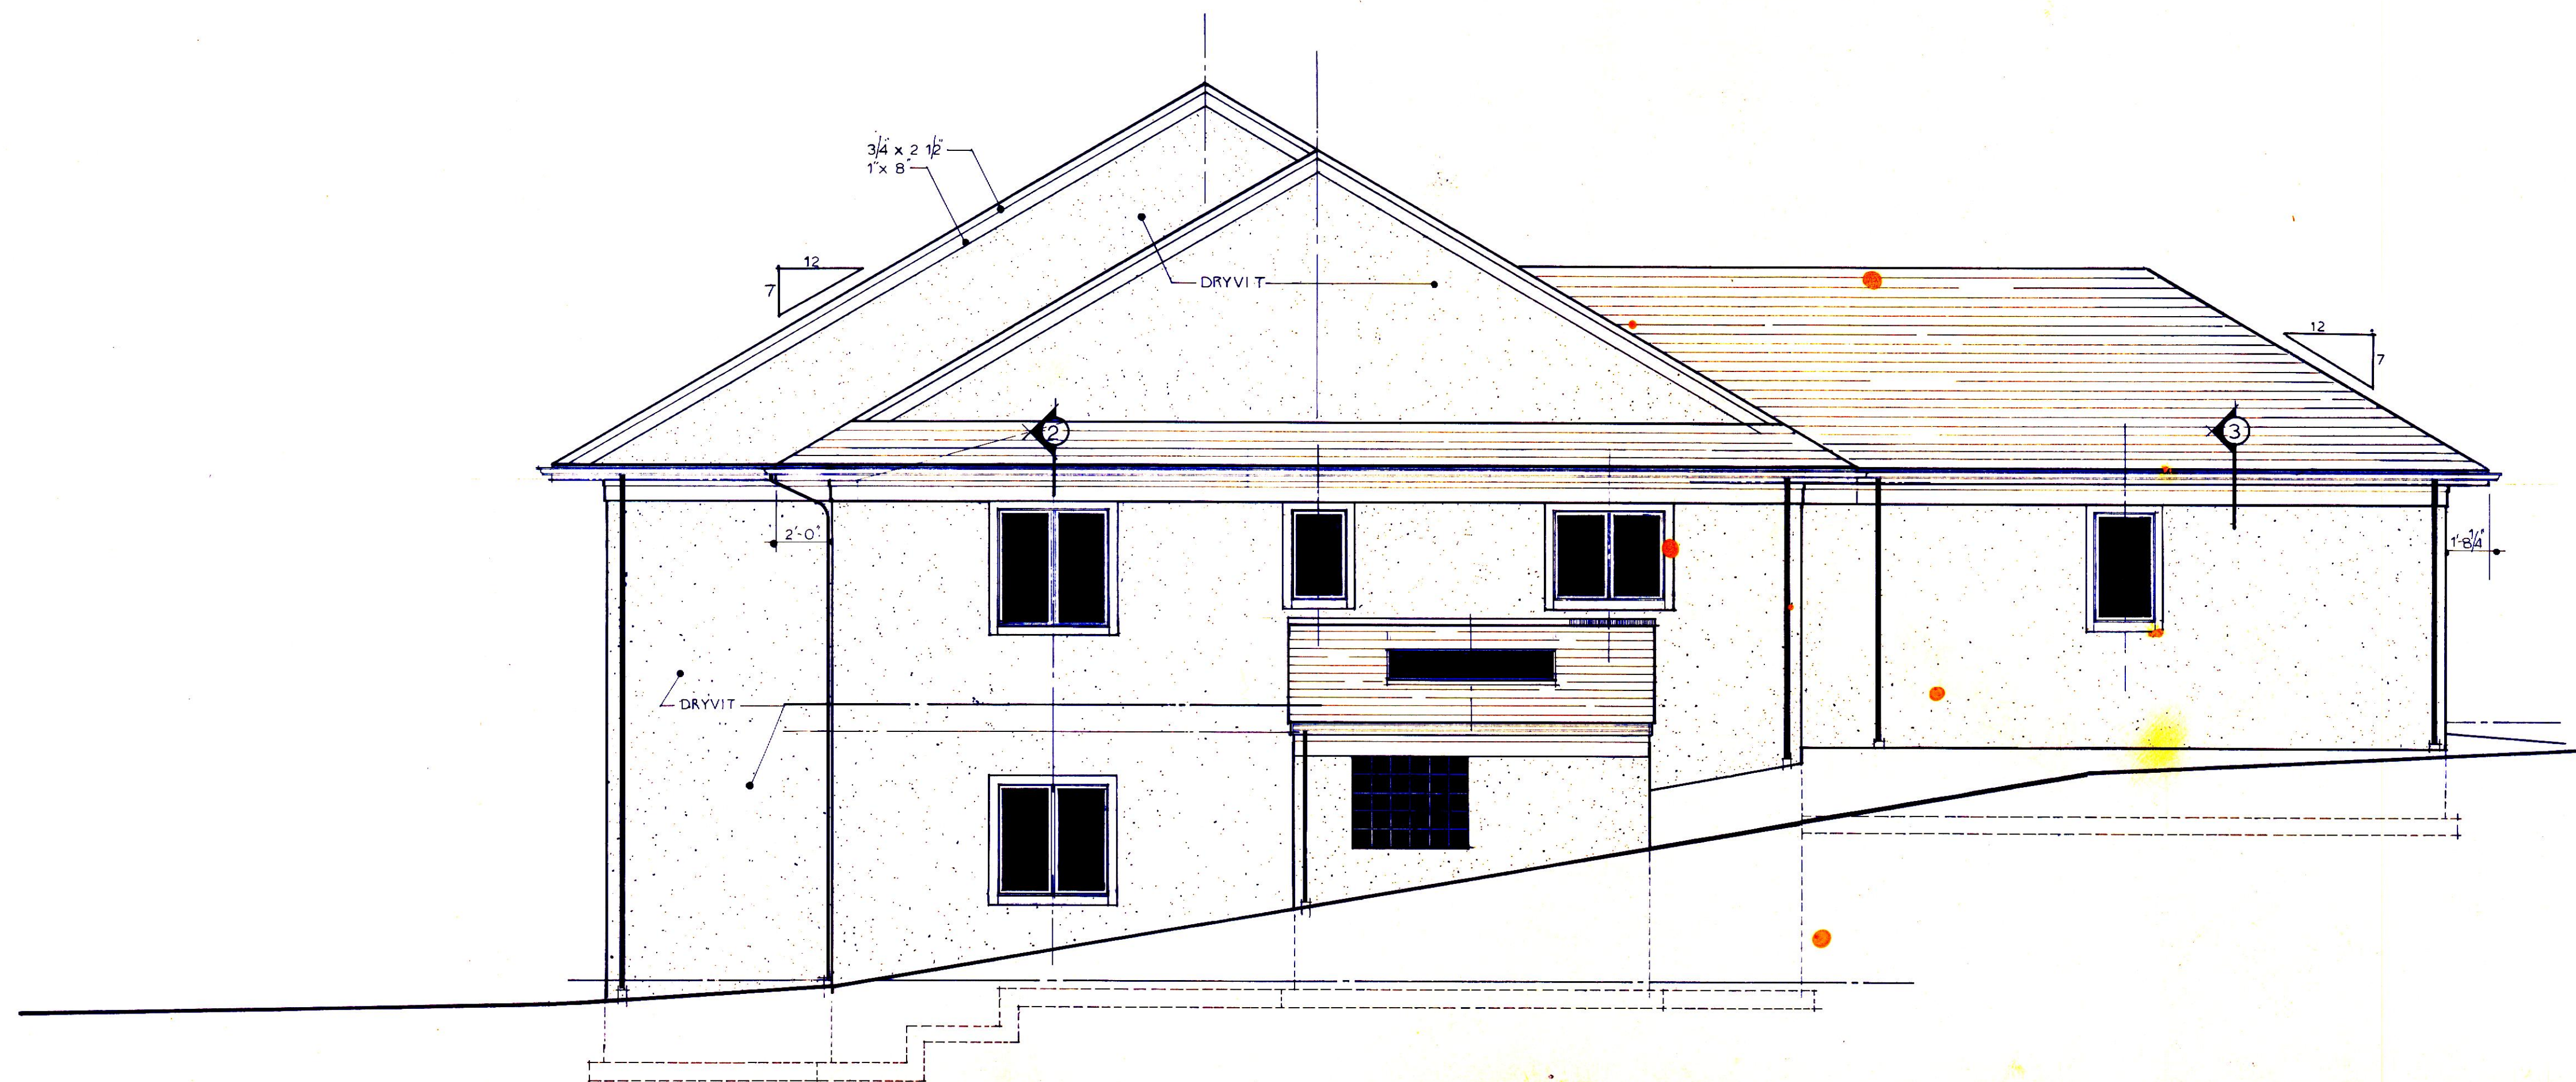

S O U T H E L E V A T I O N

E A S T E L E V A T I O N

REVISED PRINT

REVISED 3-27-95	OFFICE of JOHN N. PORTS 646 Colonial Avenue YORK, PENNSYLVANIA 17403 (717) 848-2774	
NEW RESIDENCE FOR MR & MRS KEITH SHAFFER LOT 23 - HERITAGE HILL, YORK, PA.		
SCALE 1/4" = 1'-0"	APPROVED BY	DRAWN BY BDP
DATE 3-16-95		JNP
EXTERIOR ELEVATIONS		
		DRAWING NUMBER A-6