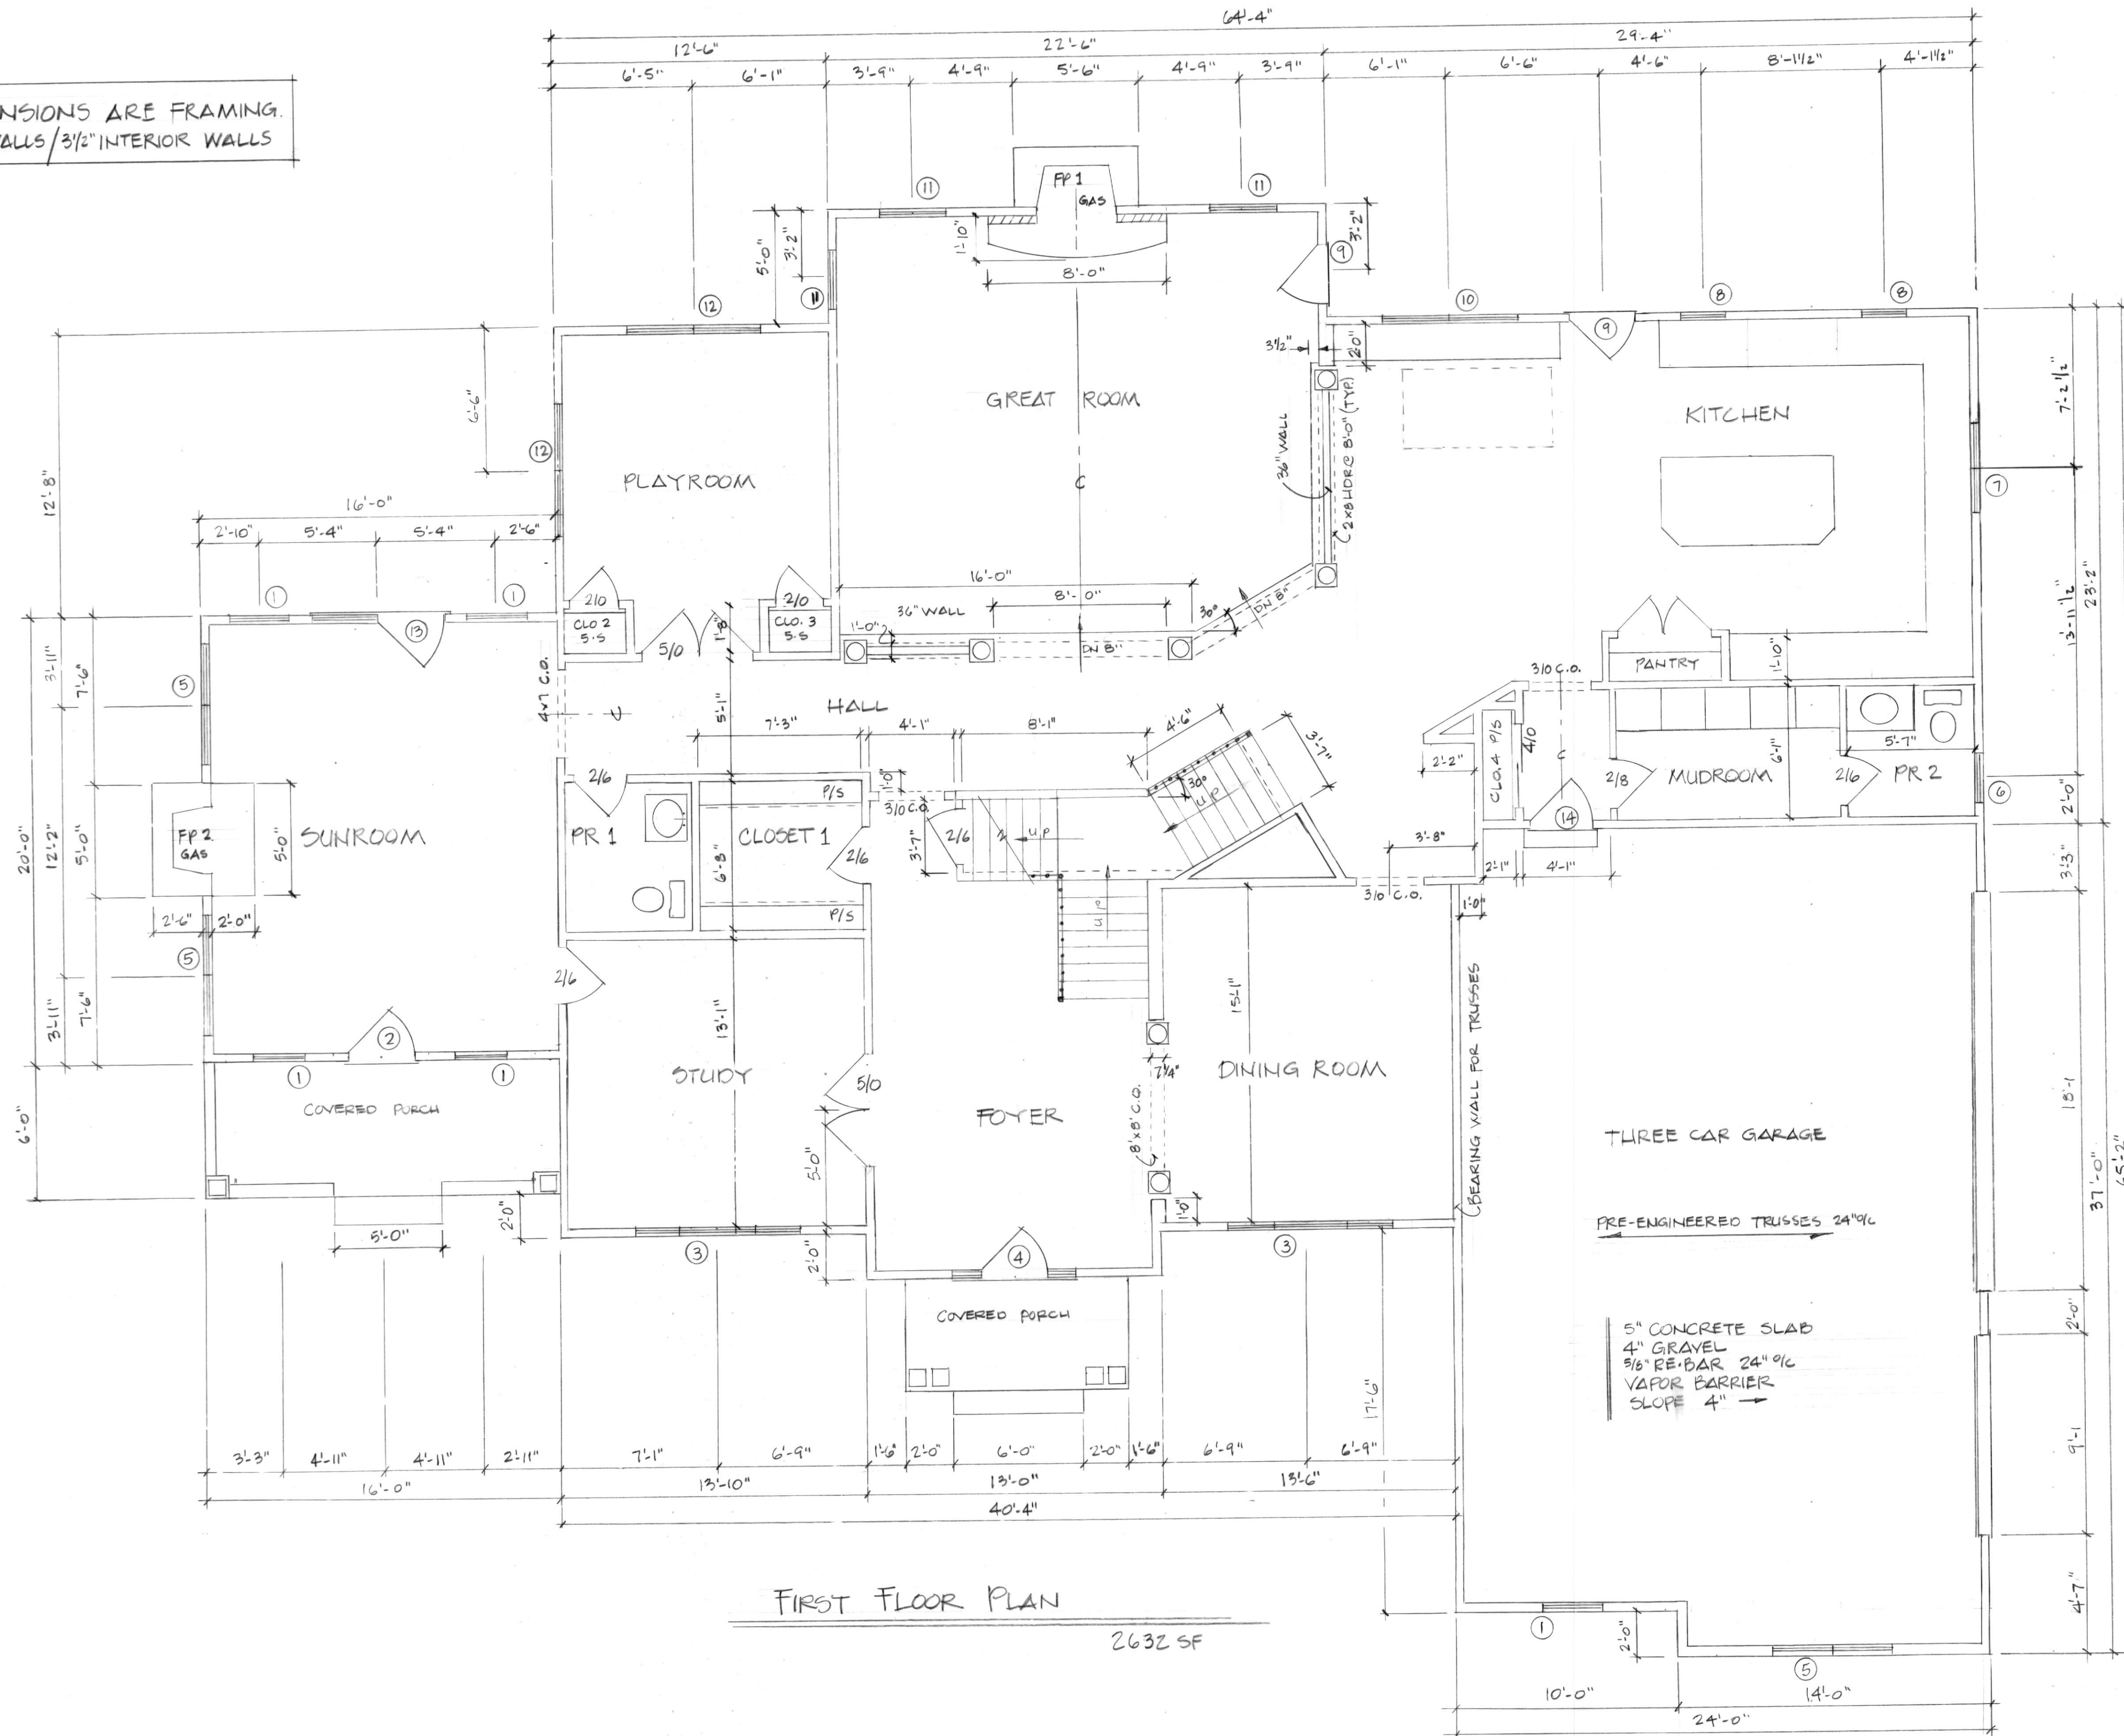

NOTE: ALL DIMENSIONS ARE FRAMING.  
4" EXTERIOR WALLS / 3/2" INTERIOR WALLS

FIRST FLOOR PLAN

2632 SF

3  
1/4"=1'-0"  
5-19-08

REVISIONS:  
JUNE 6, 2008  
JUNE 25, 2008

CULLEY RESIDENCE  
LOT 7 - 3 SISTERS FARM  
BALDWIN, MD