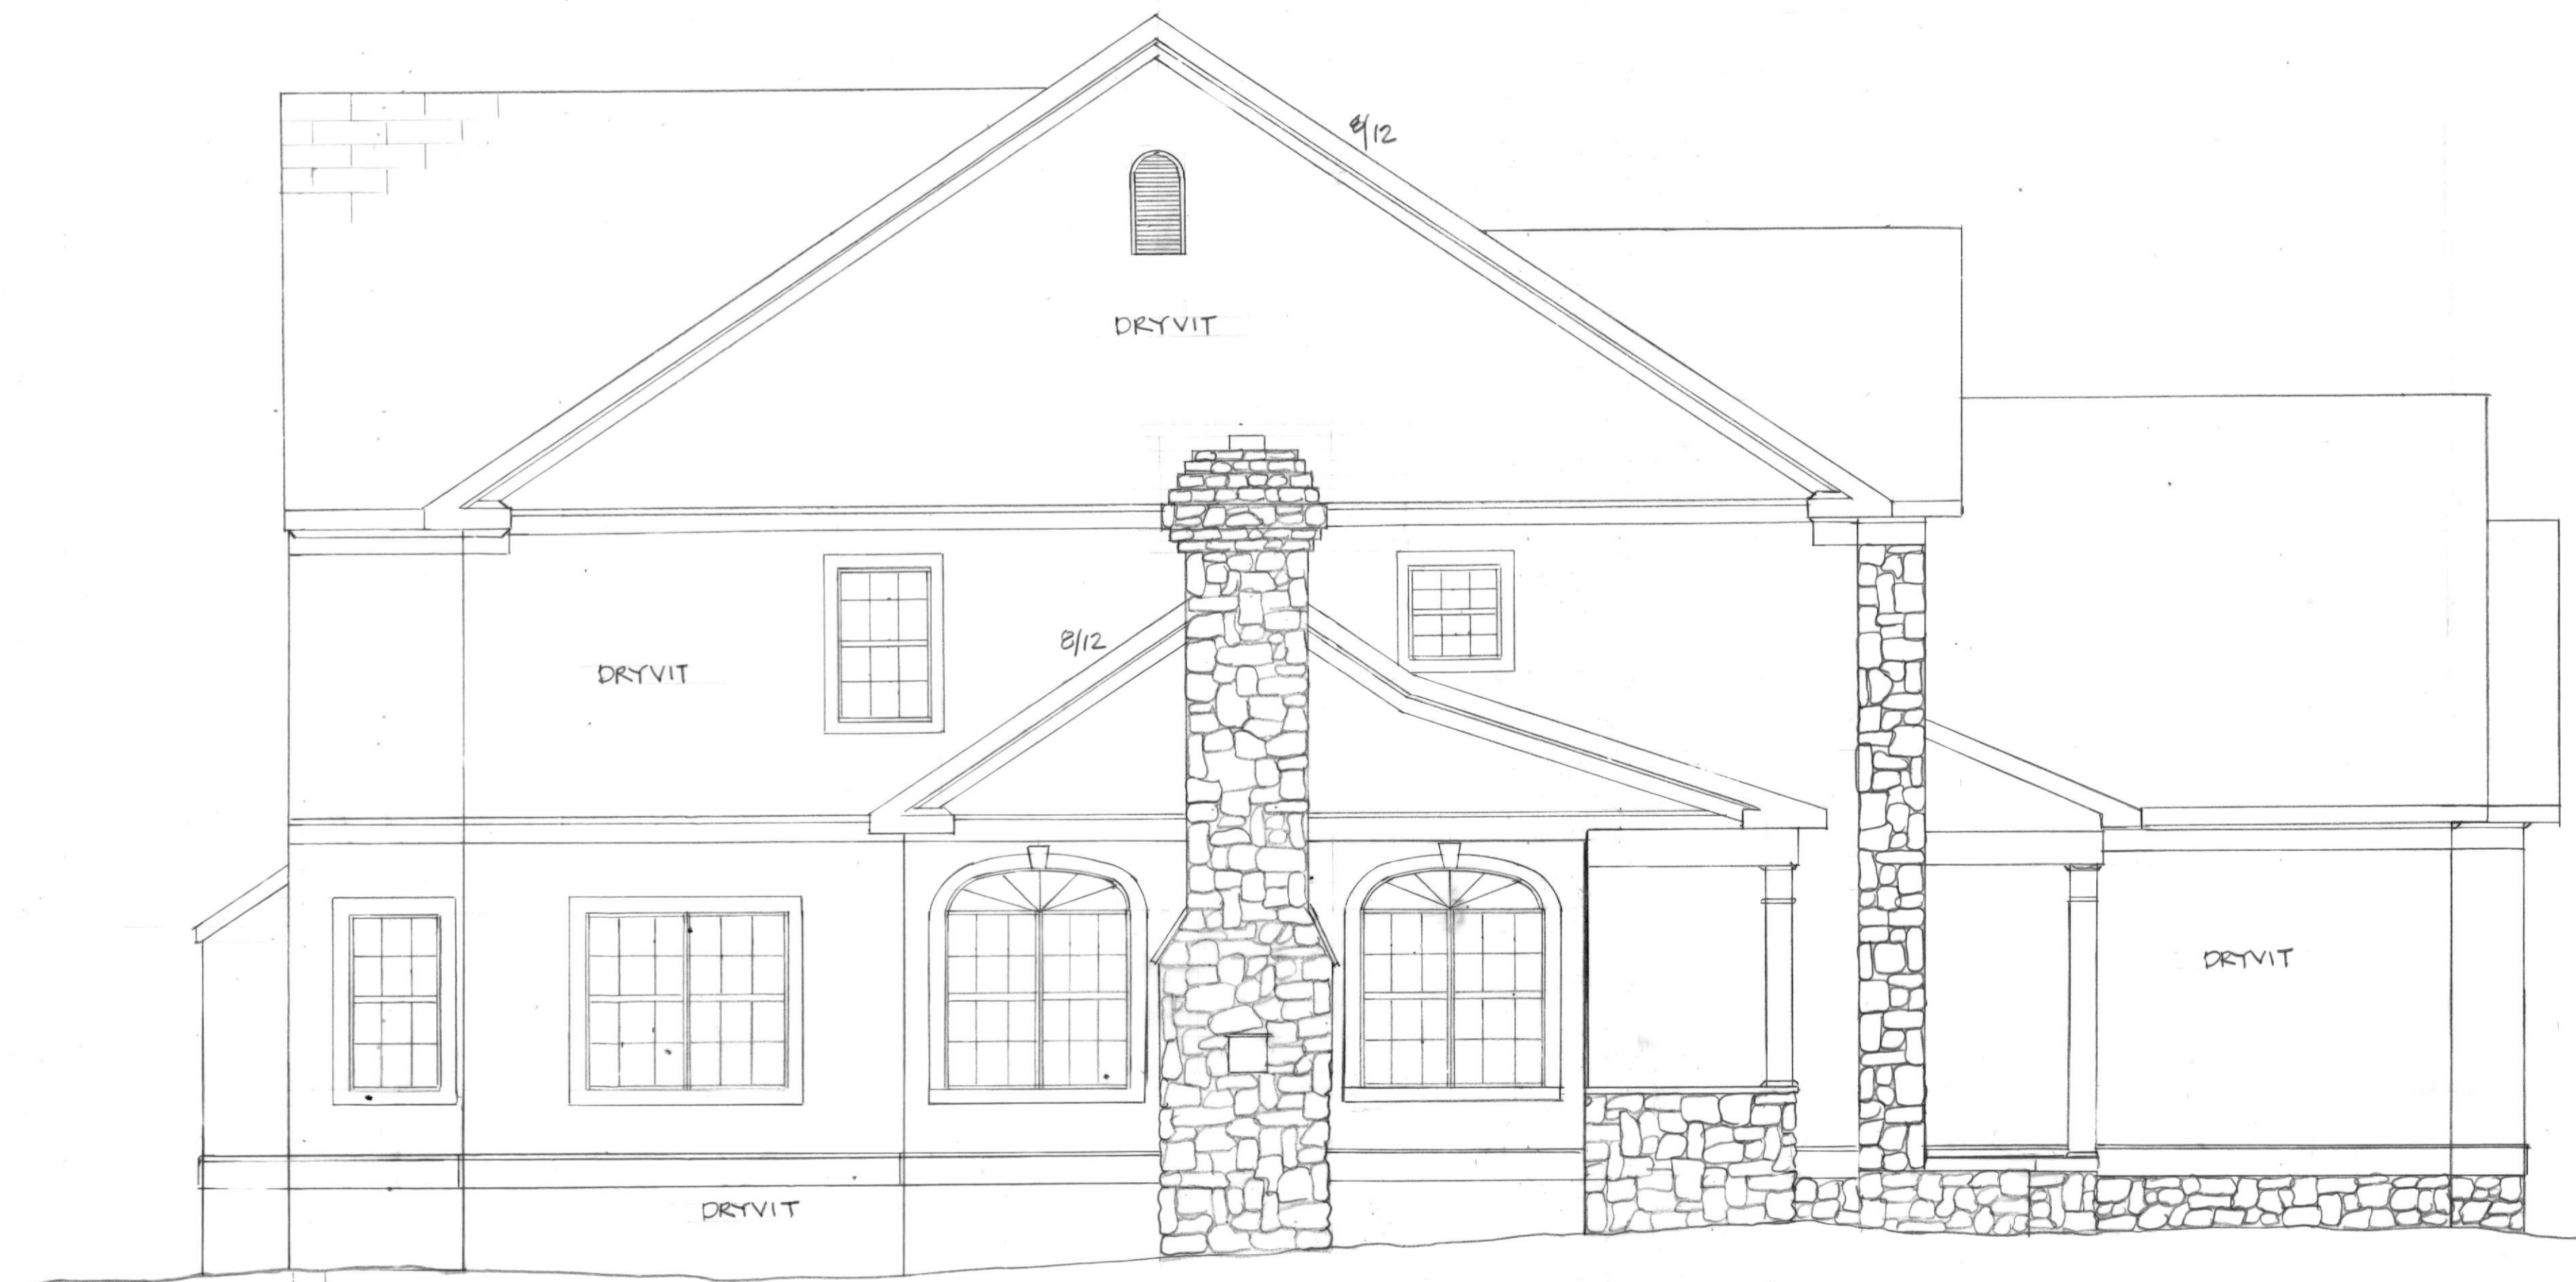

RIGHT SIDE ELEVATION

LEFT SIDE ELEVATION

REVISIONS:
JUNE 25, 2005

CULLEY RESIDENCE

DUERBECK CONSTRUCTION LLC
RESIDENTIAL DESIGN & CONSTRUCTION
17 DALEBROOK DR. PHOENIX, MD. 21131
410-618-4071

2
5-19-05
1/4" = 1'-0"