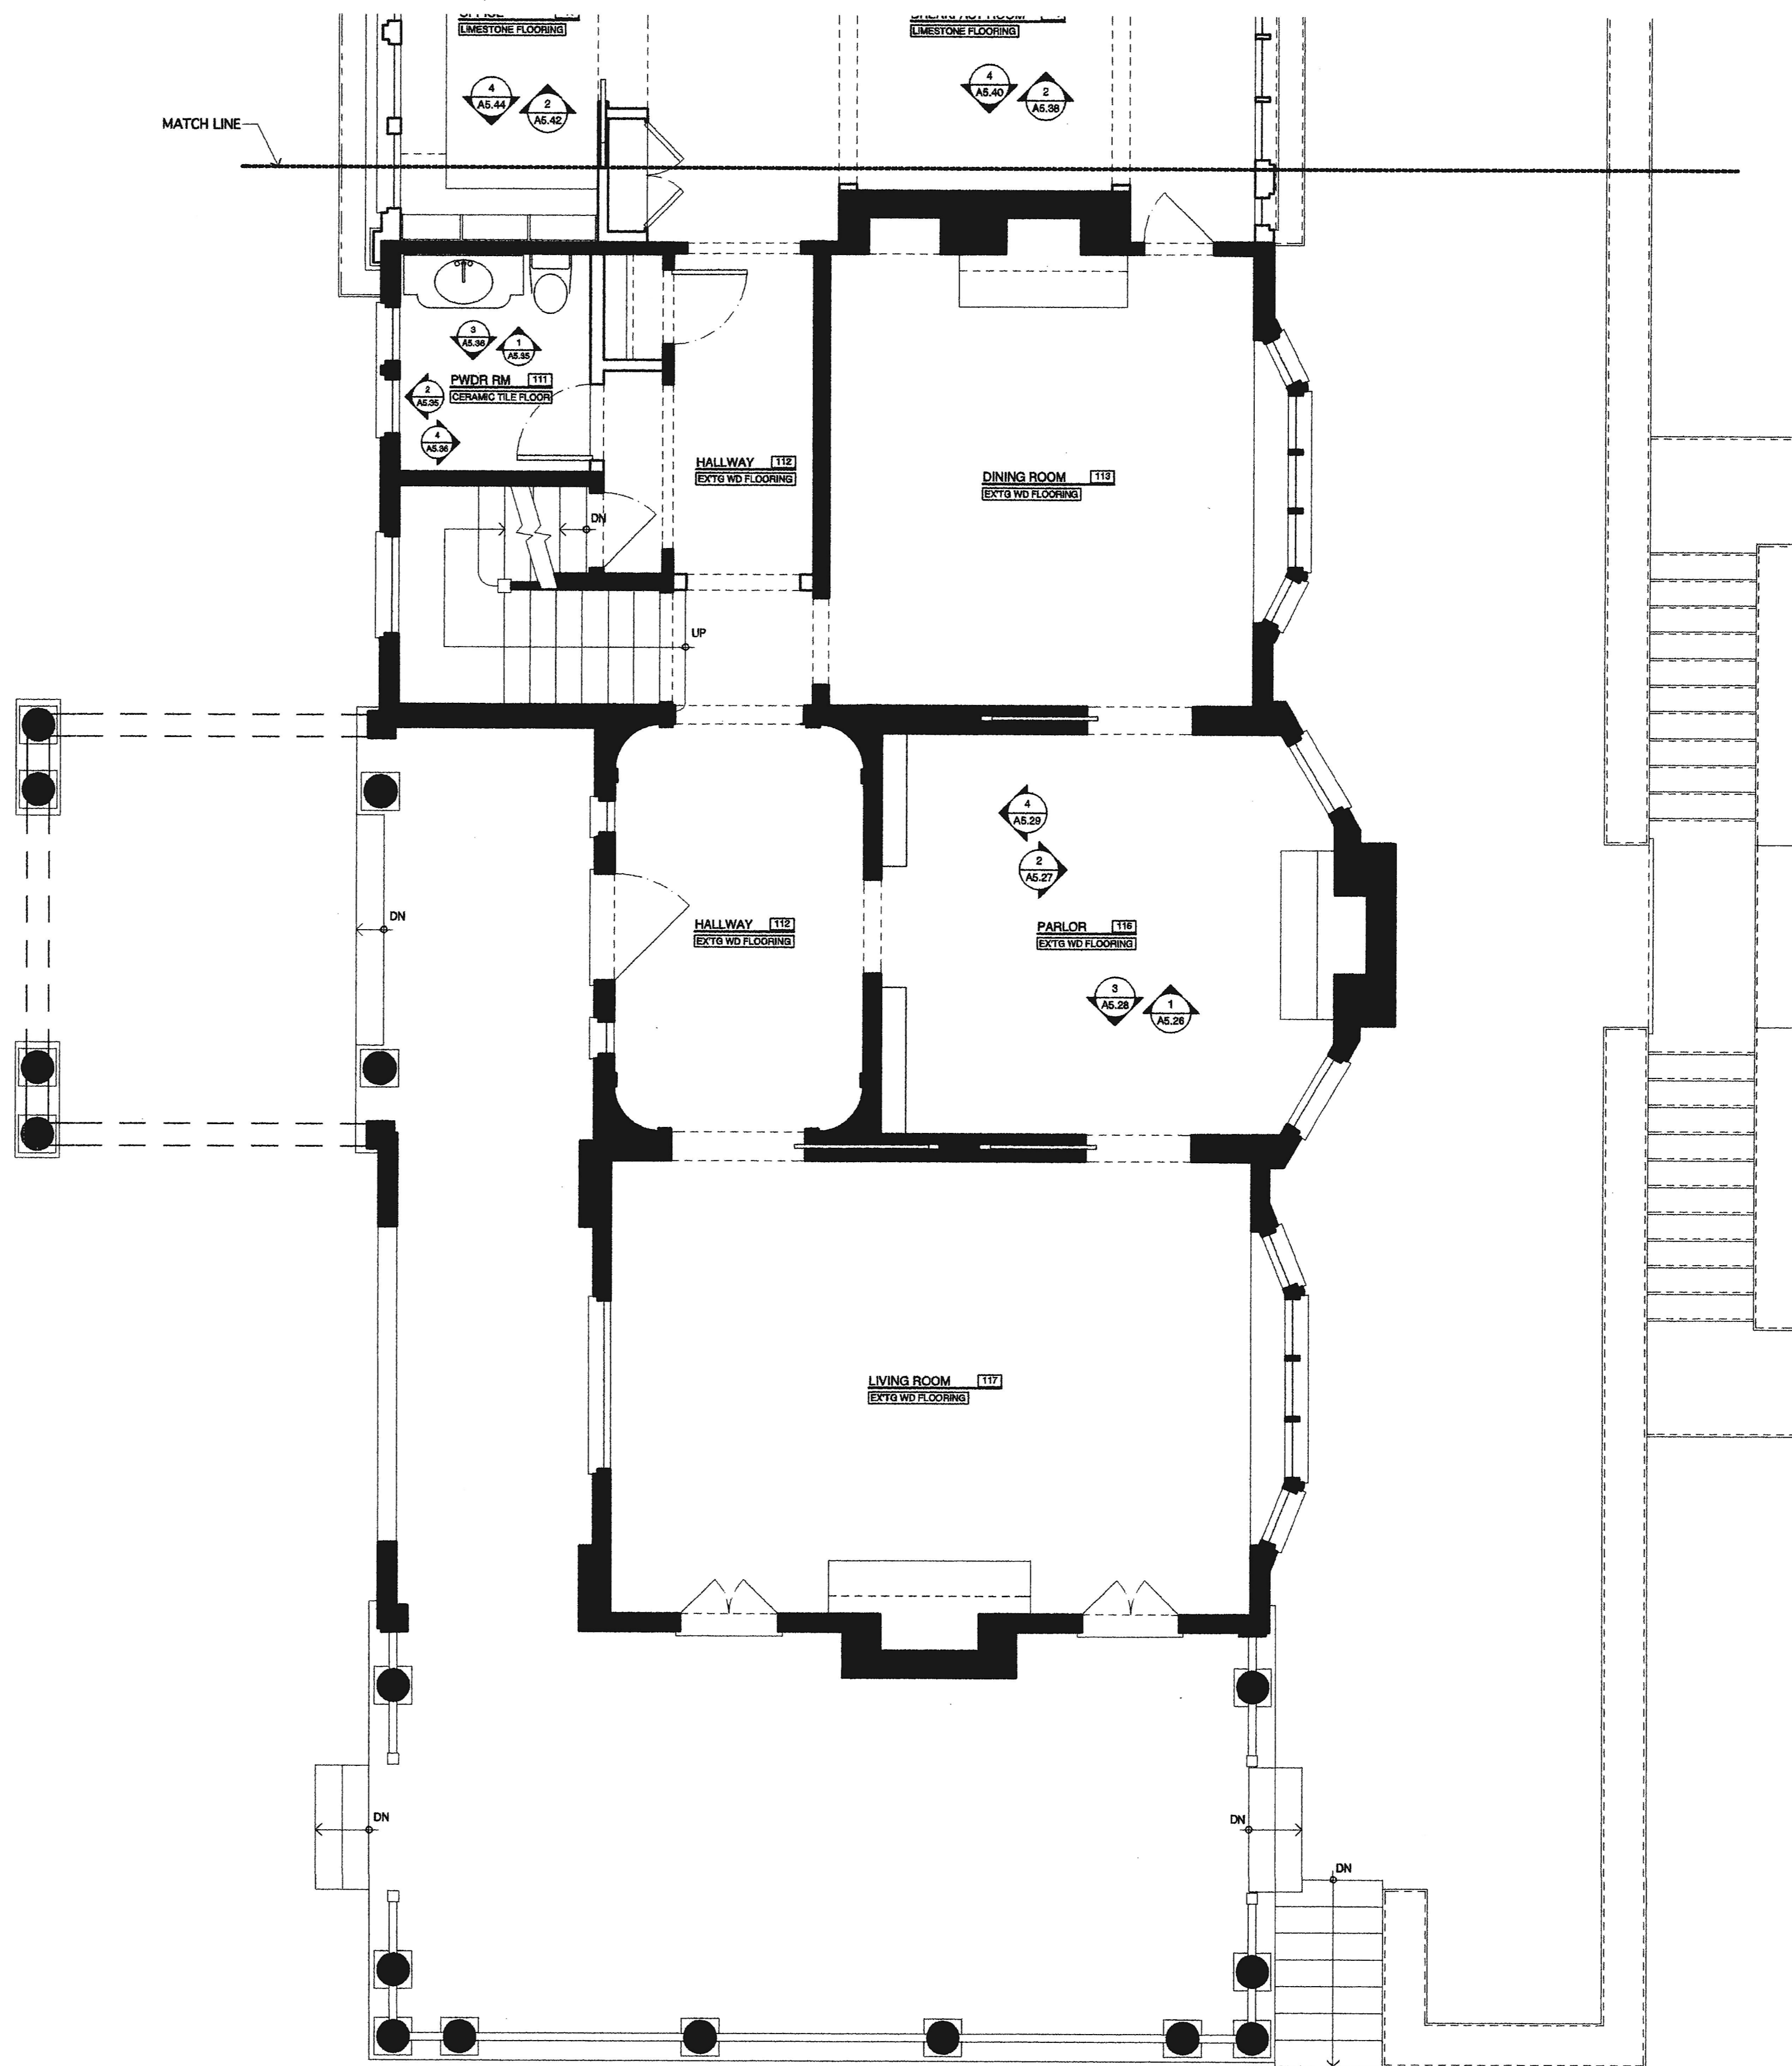

ADDITION &
RENOVATION FOR
**BEHRENS
RESIDENCE**

7506 LHIRONDELLE CLUB ROAD
RUXTON, MARYLAND 21204

FIRST FLOOR PLAN

1 FIRST FLOOR PLAN
SCALE 1/4"=1'-0"

Revisions
▲ 01.28.03

Project No. 0109

Date 08.09.02