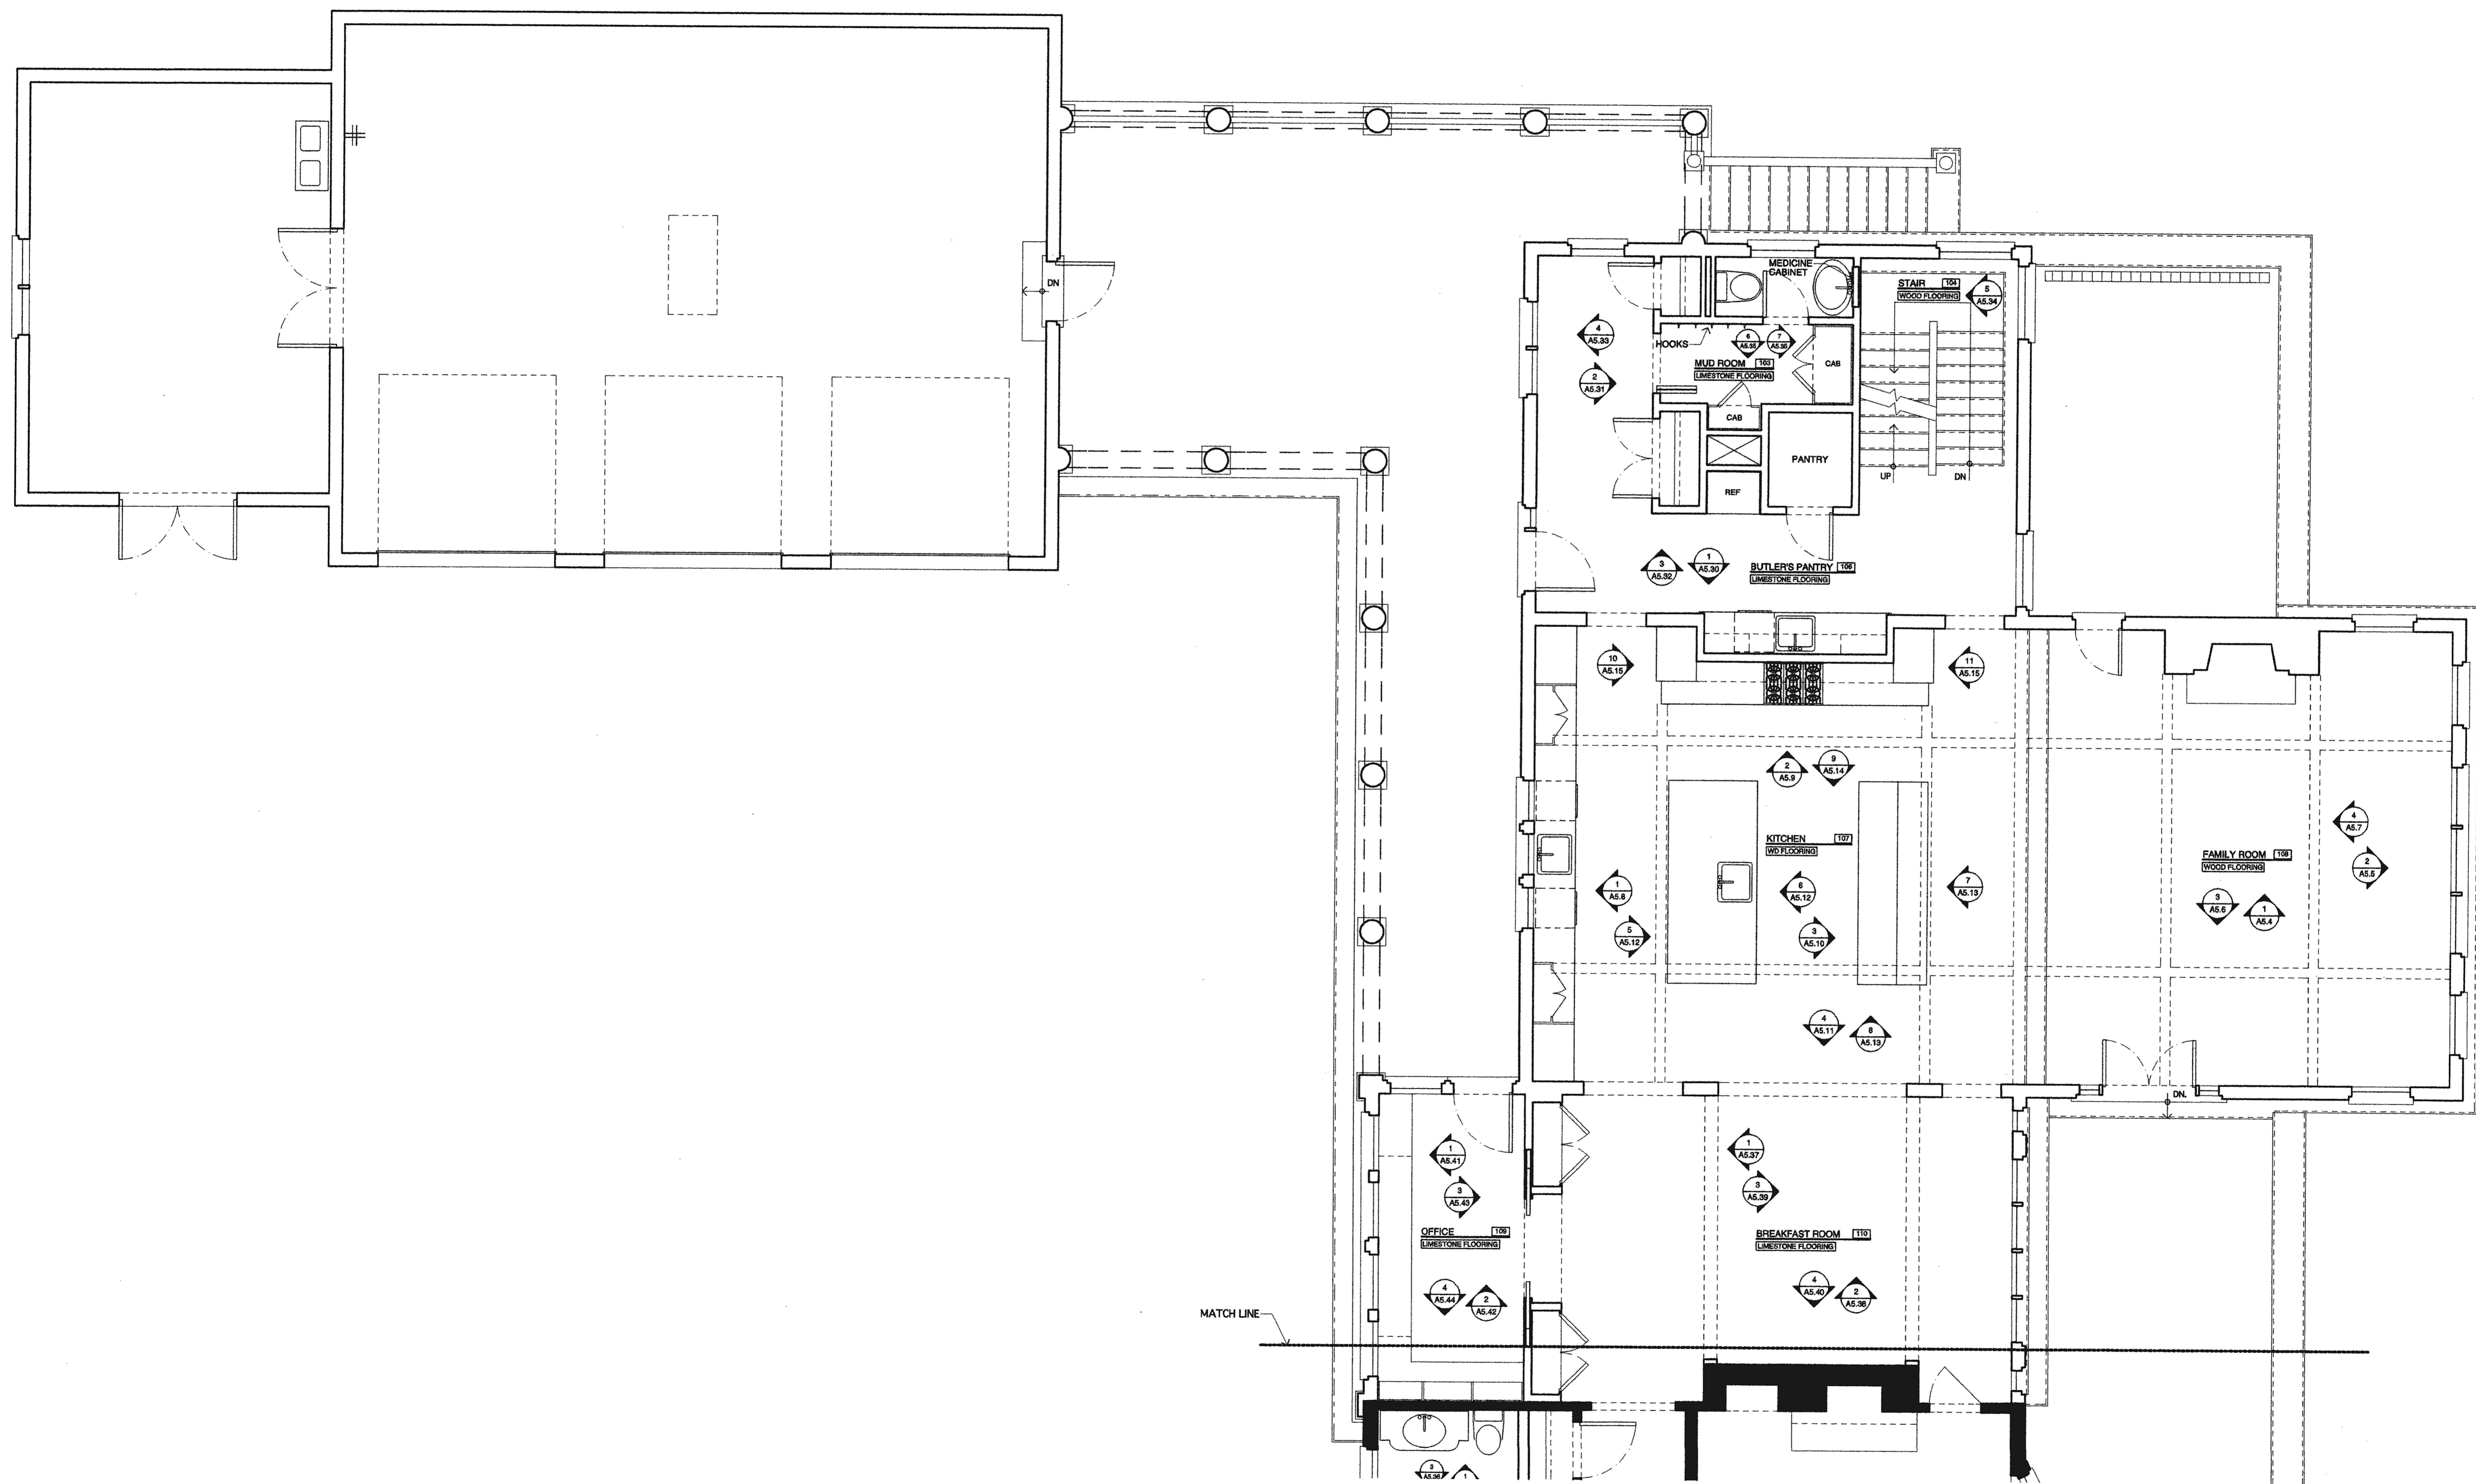

ADDITION &  
RENOVATION FOR  
**BEHRENS  
RESIDENCE**

7506 LHIRONDELLE CLUB ROAD  
RUXTON, MARYLAND 21204

FIRST FLOOR PLAN

1 FIRST FLOOR PLAN

SCALE 1/4"=1'-0"

Revisions  
▲ 01.28.03

Project No. 0109

Date 08.09.02