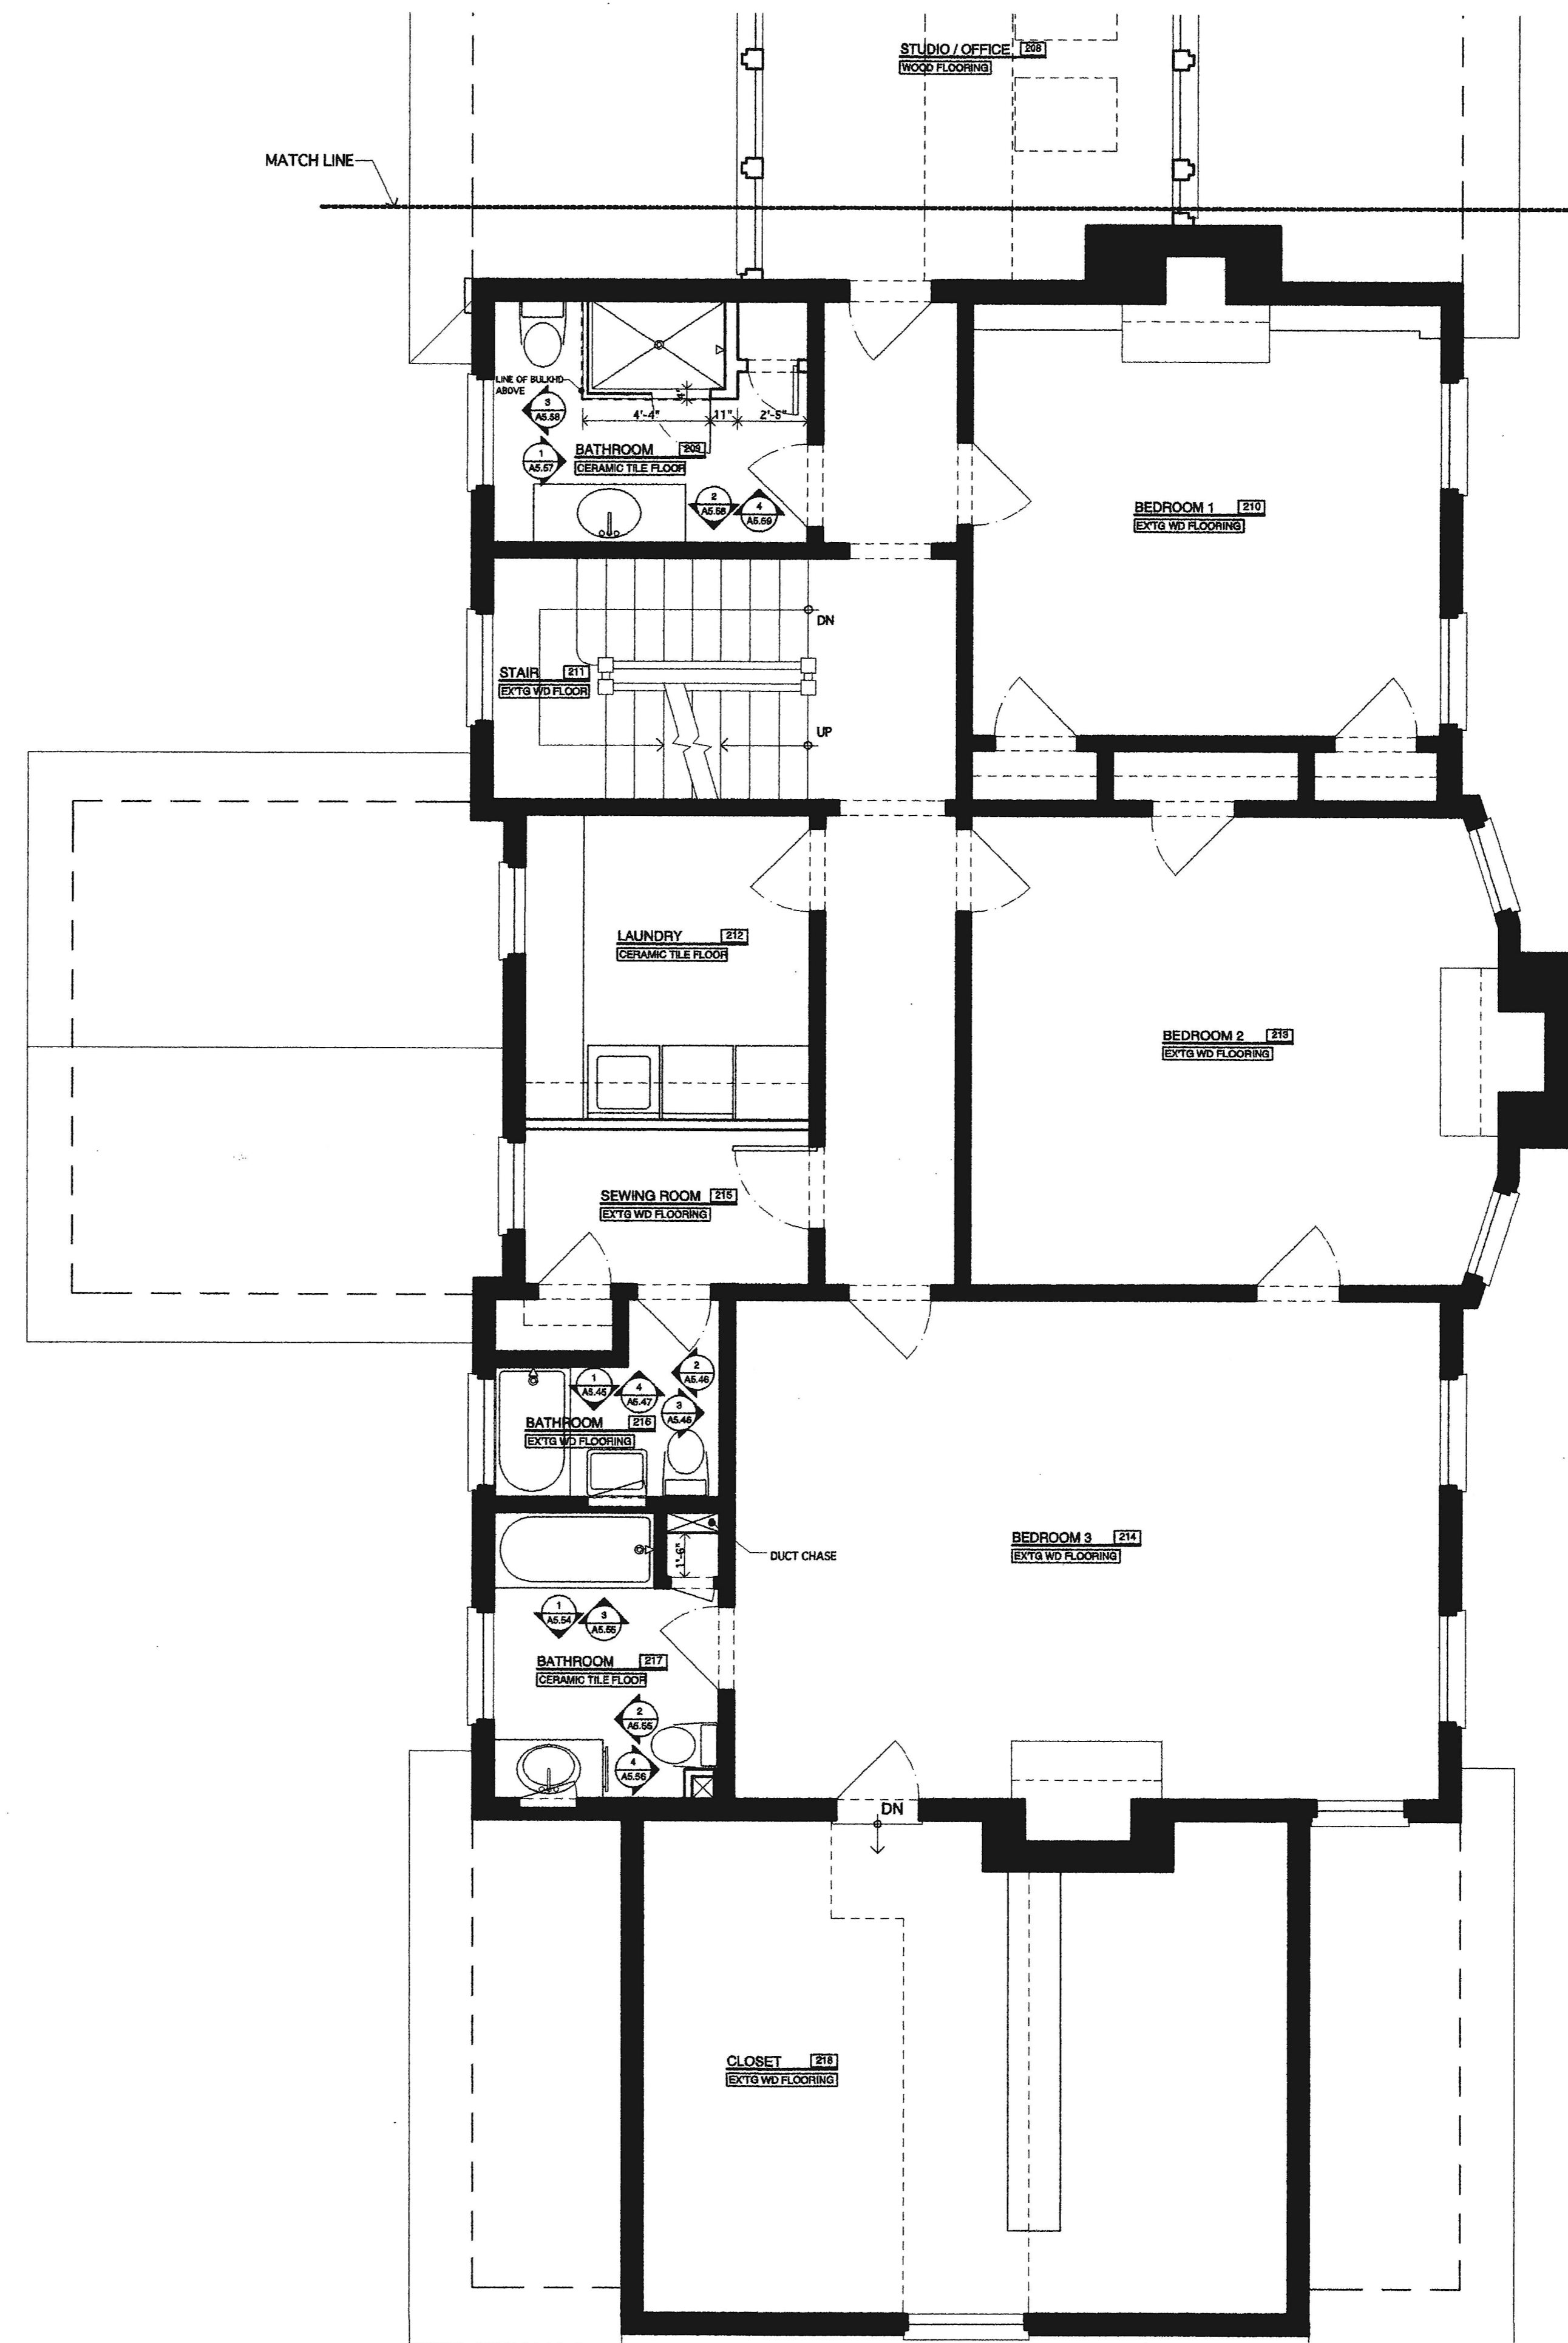

ADDITION &
RENOVATION FOR
**BEHRENS
RESIDENCE**

7506 LHIRONDELLE CLUB ROAD
RUXTON, MARYLAND 21204

**SECOND
FLOOR PLAN**

1 SECOND FLOOR PLAN

SCALE 1/4"=1'-0"

Revisions
▲ 01.28.03

Project No. 0109

Date 08.09.02