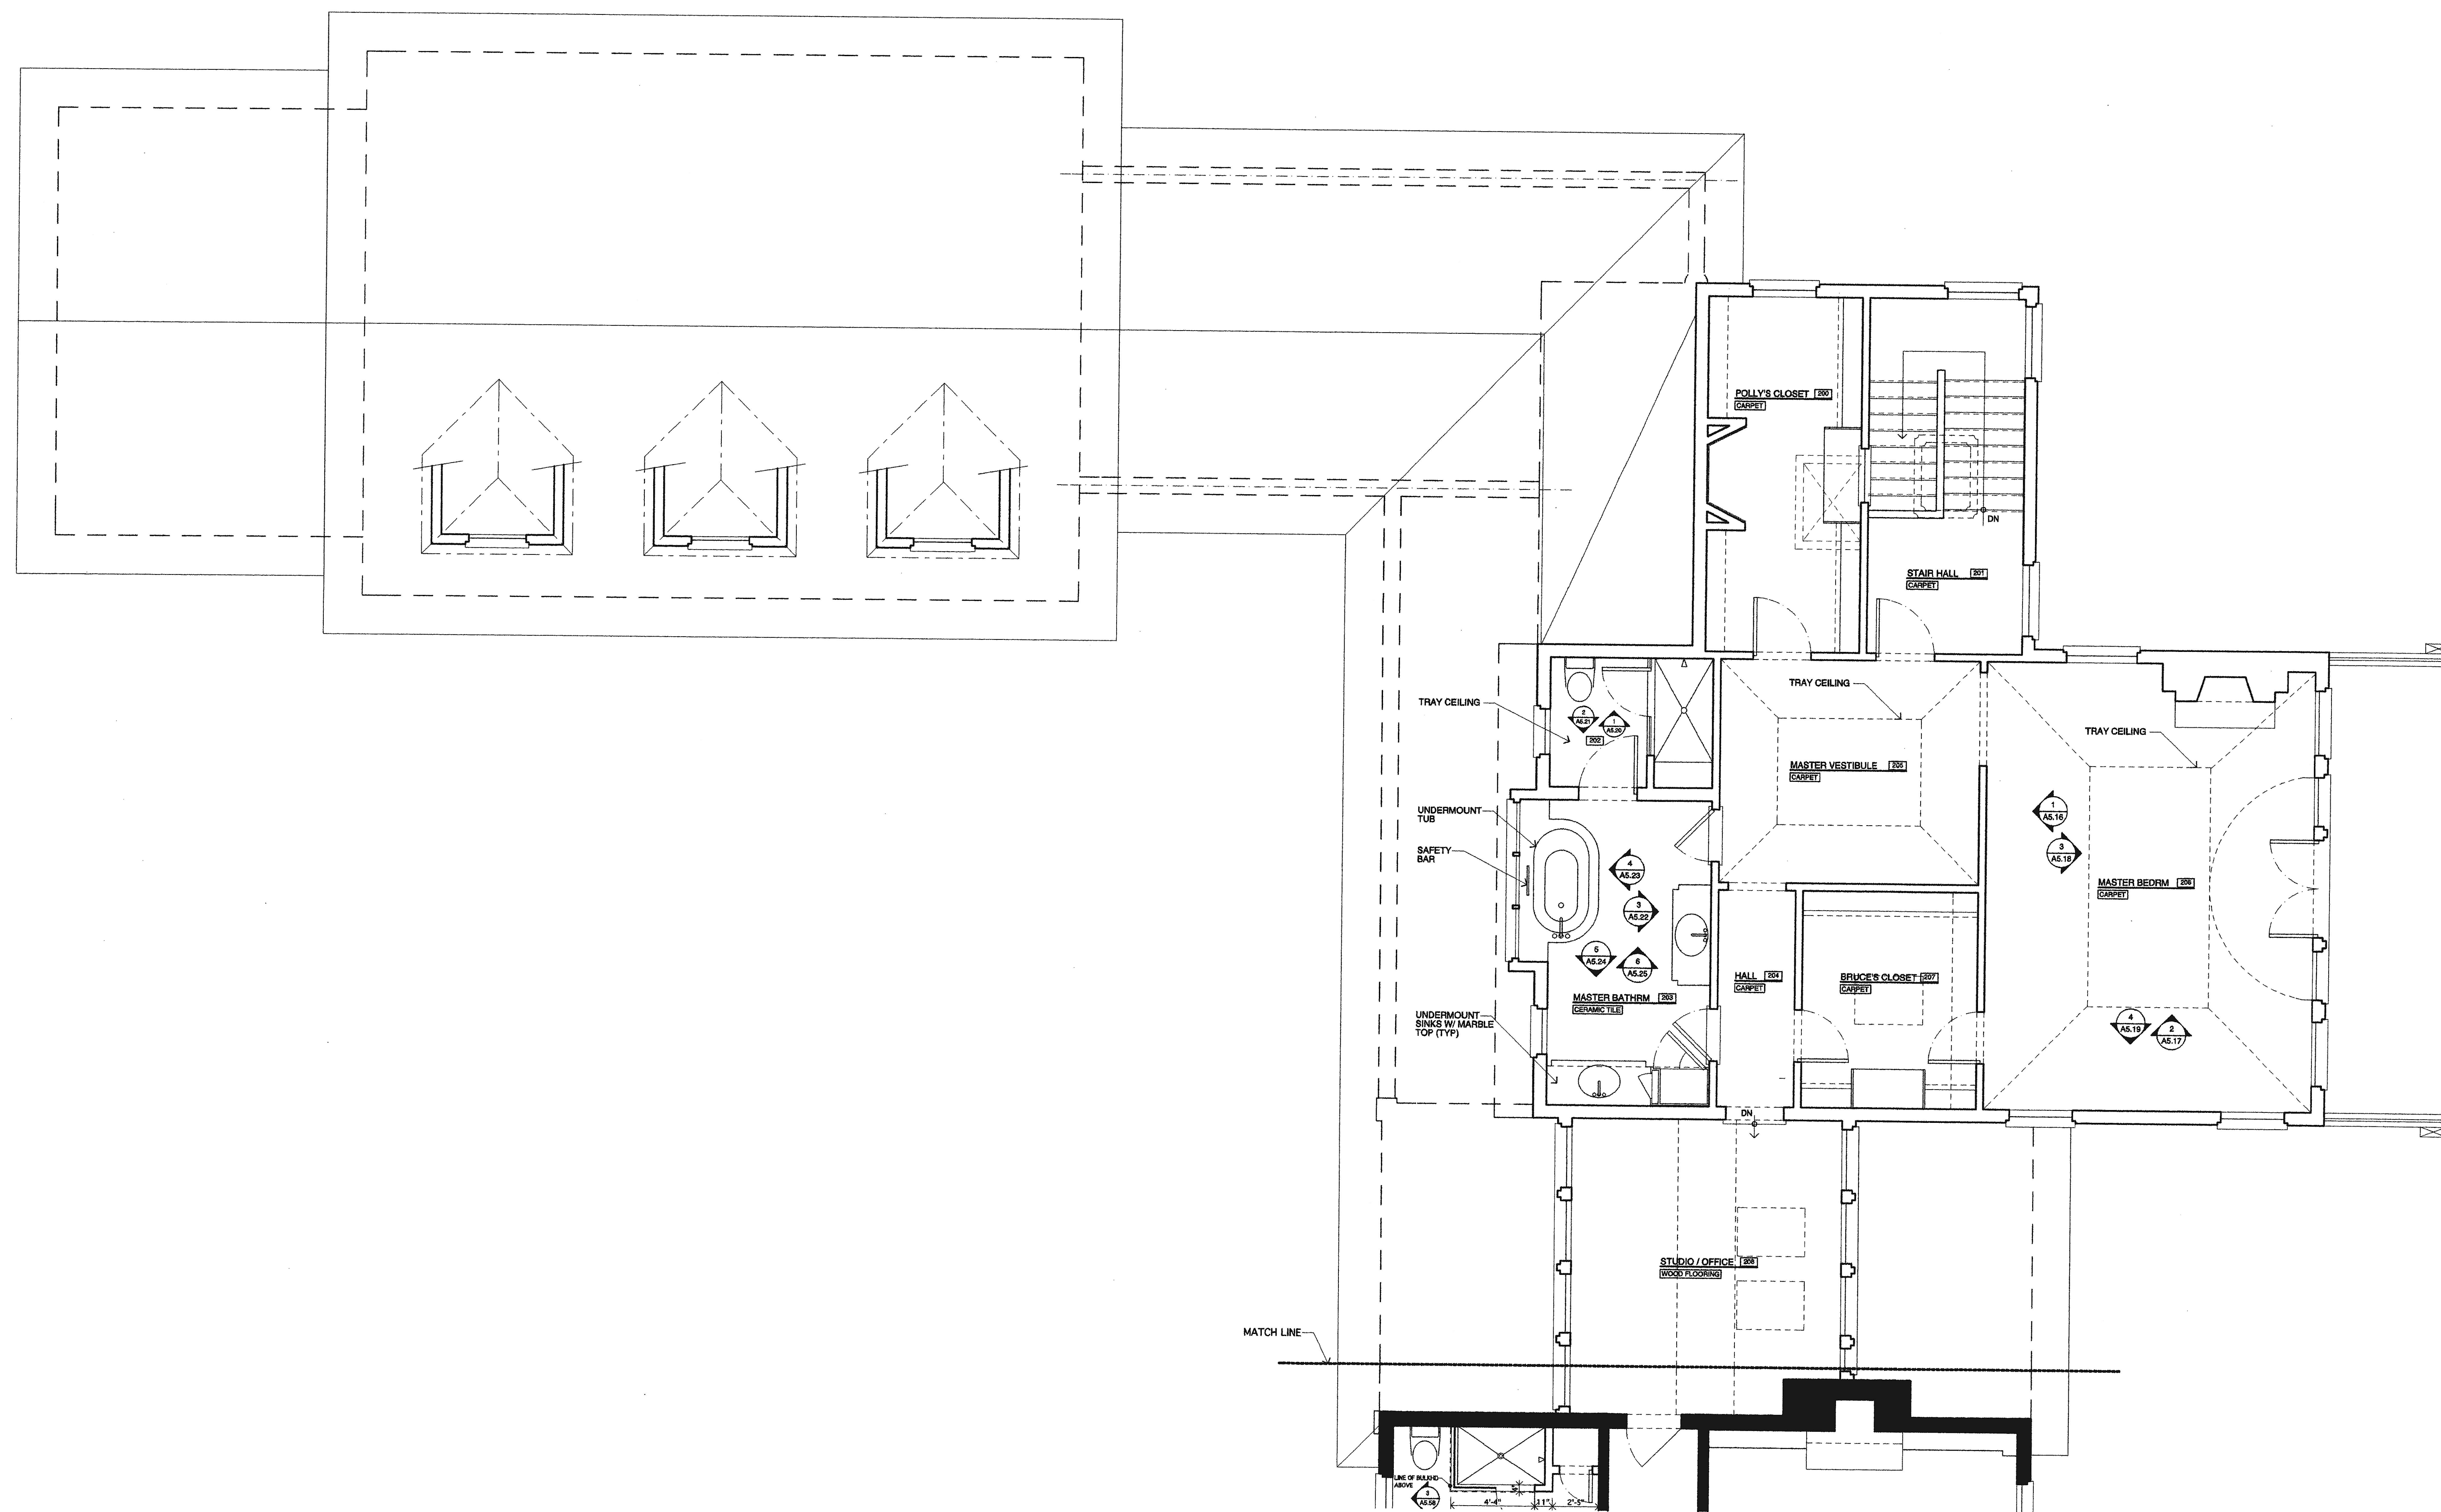

ADDITION &  
RENOVATION FOR  
**BEHRENS  
RESIDENCE**

7506 LHIRONDELLE CLUB ROAD  
RUXTON, MARYLAND 21204

**SECOND  
FLOOR PLAN**

**1 SECOND FLOOR PLAN**

SCALE 1/4"=1'-0"

Revisions  
▲ 01.28.03

Project No. 0108