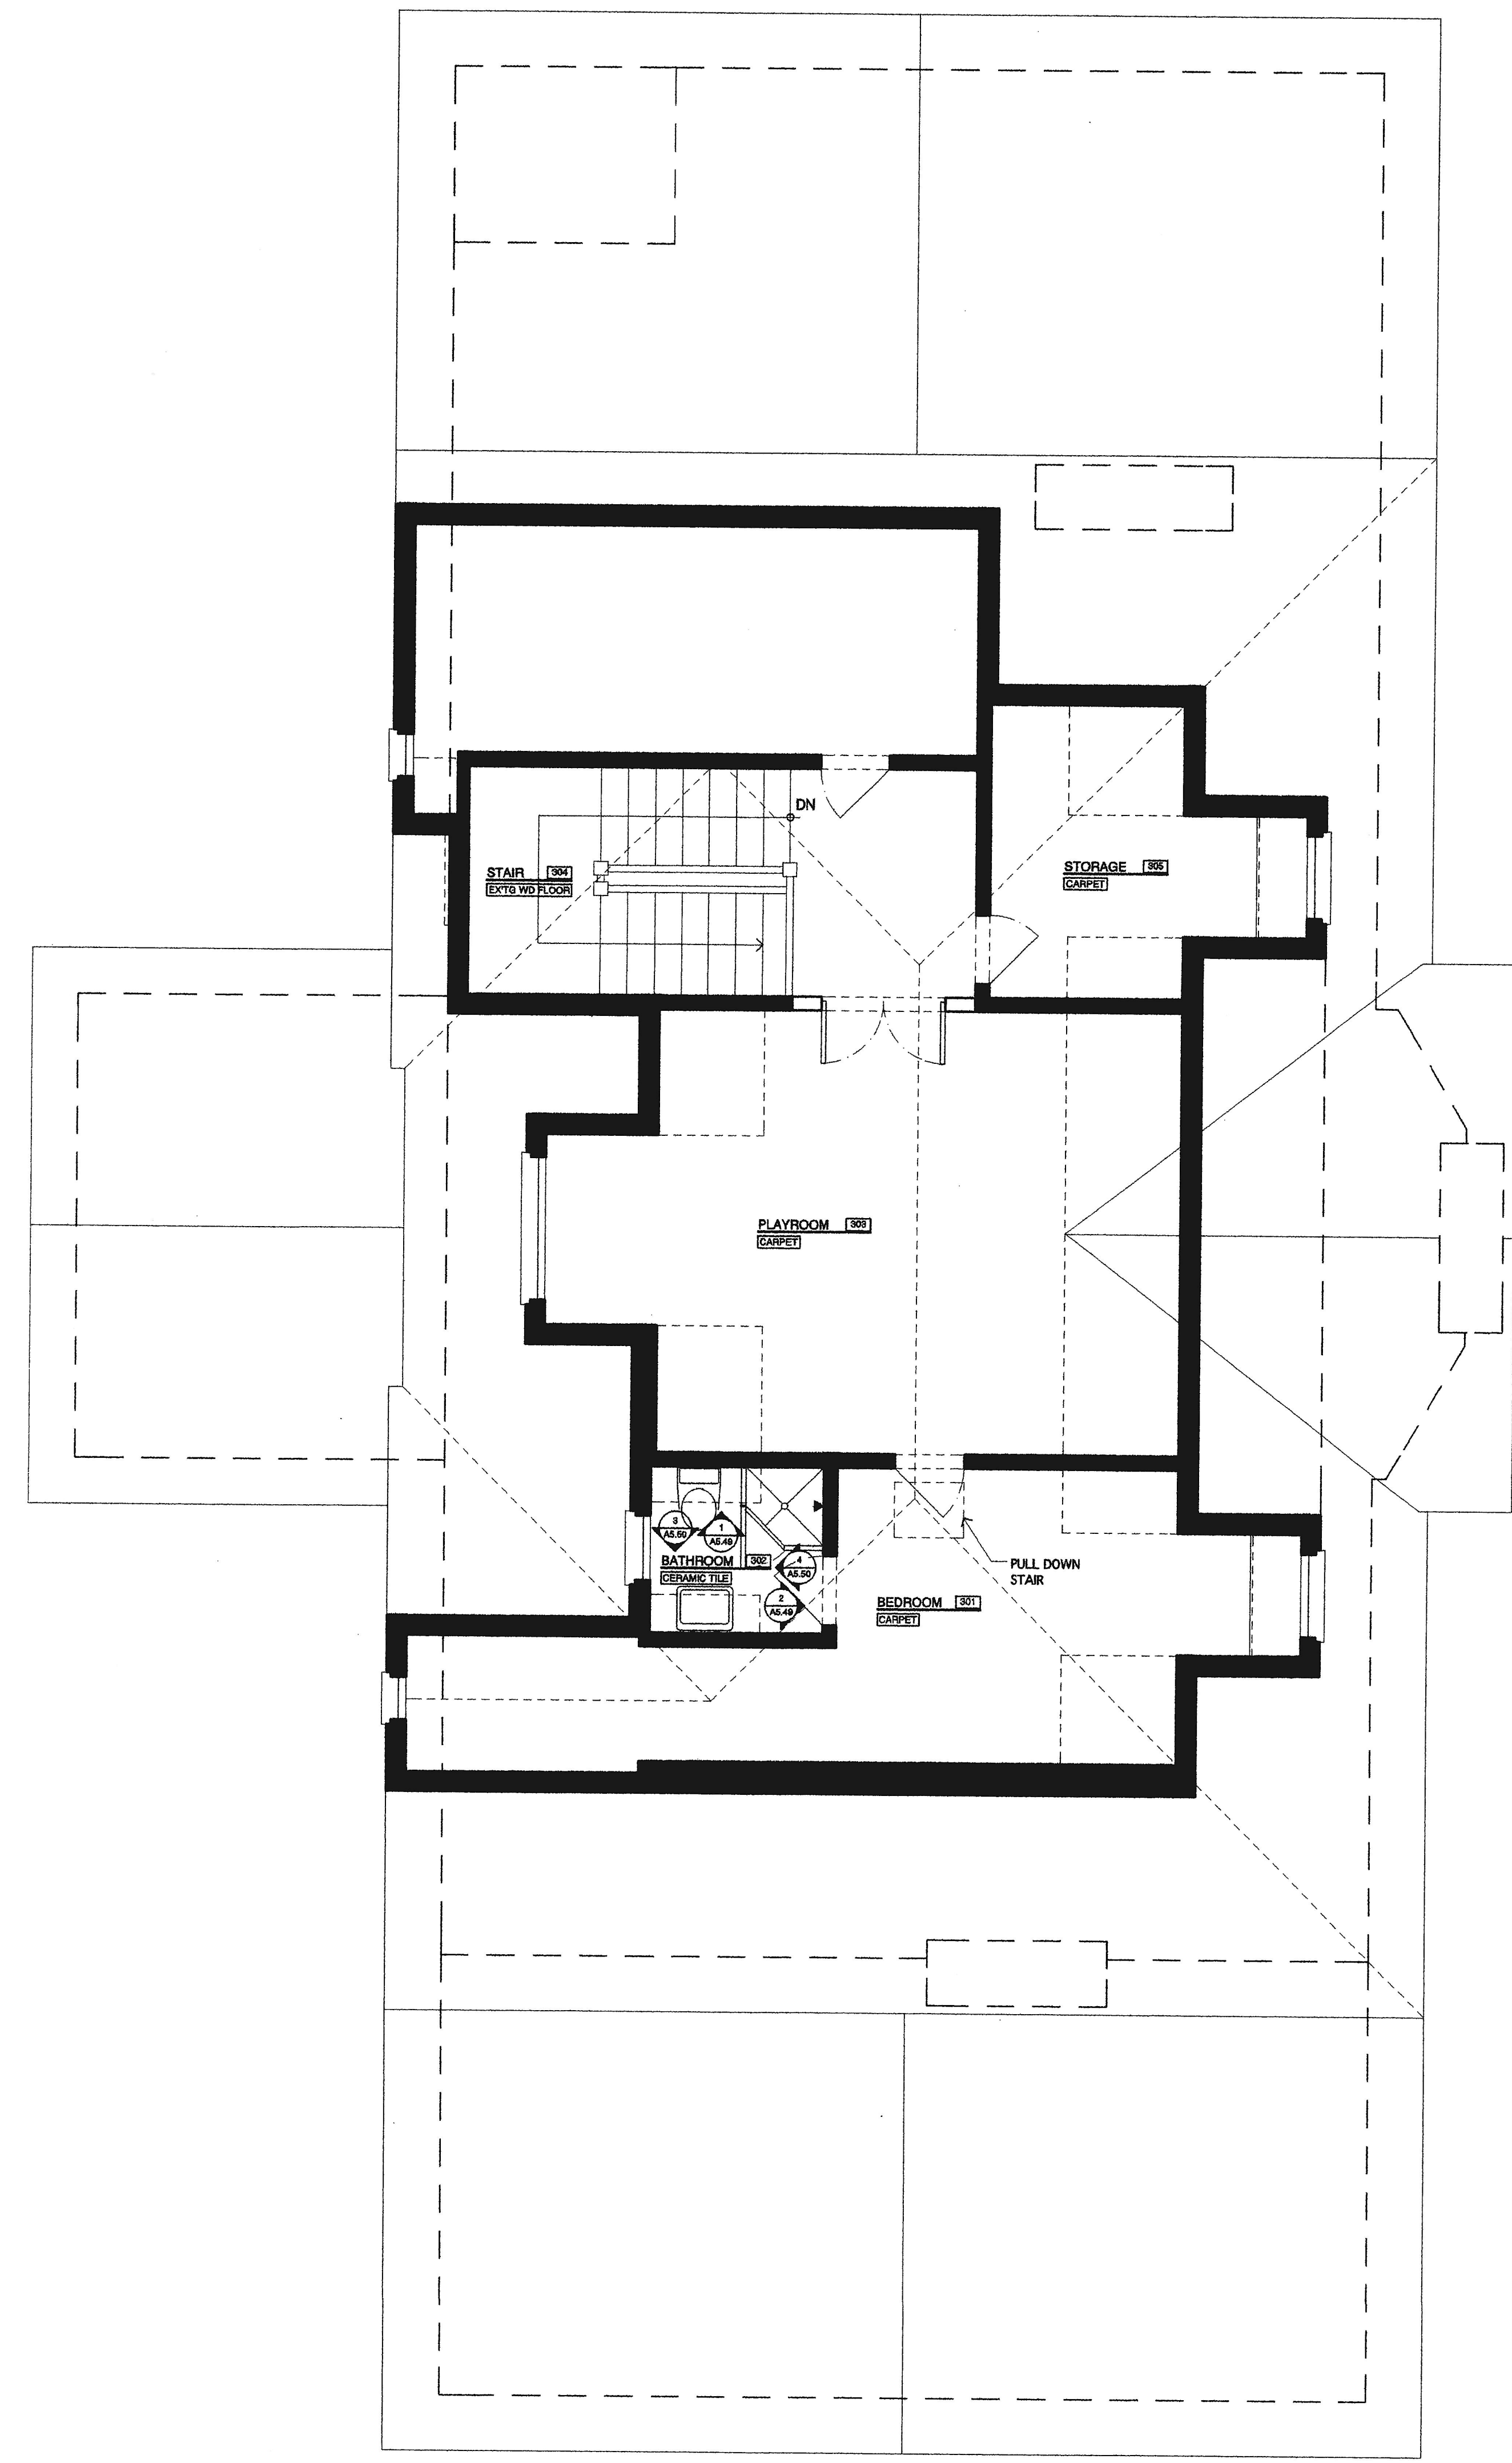

ADDITION &  
RENOVATION FOR  
**BEHRENS  
RESIDENCE**

7506 LHIRONDELLE CLUB ROAD  
RUXTON, MARYLAND 21204

THIRD  
FLOOR PLAN

1 THIRD FLOOR PLAN

SCALE 1/4"=1'-0"

Revisions  
01.28.03

Project No. 0109

Date 08.09.02