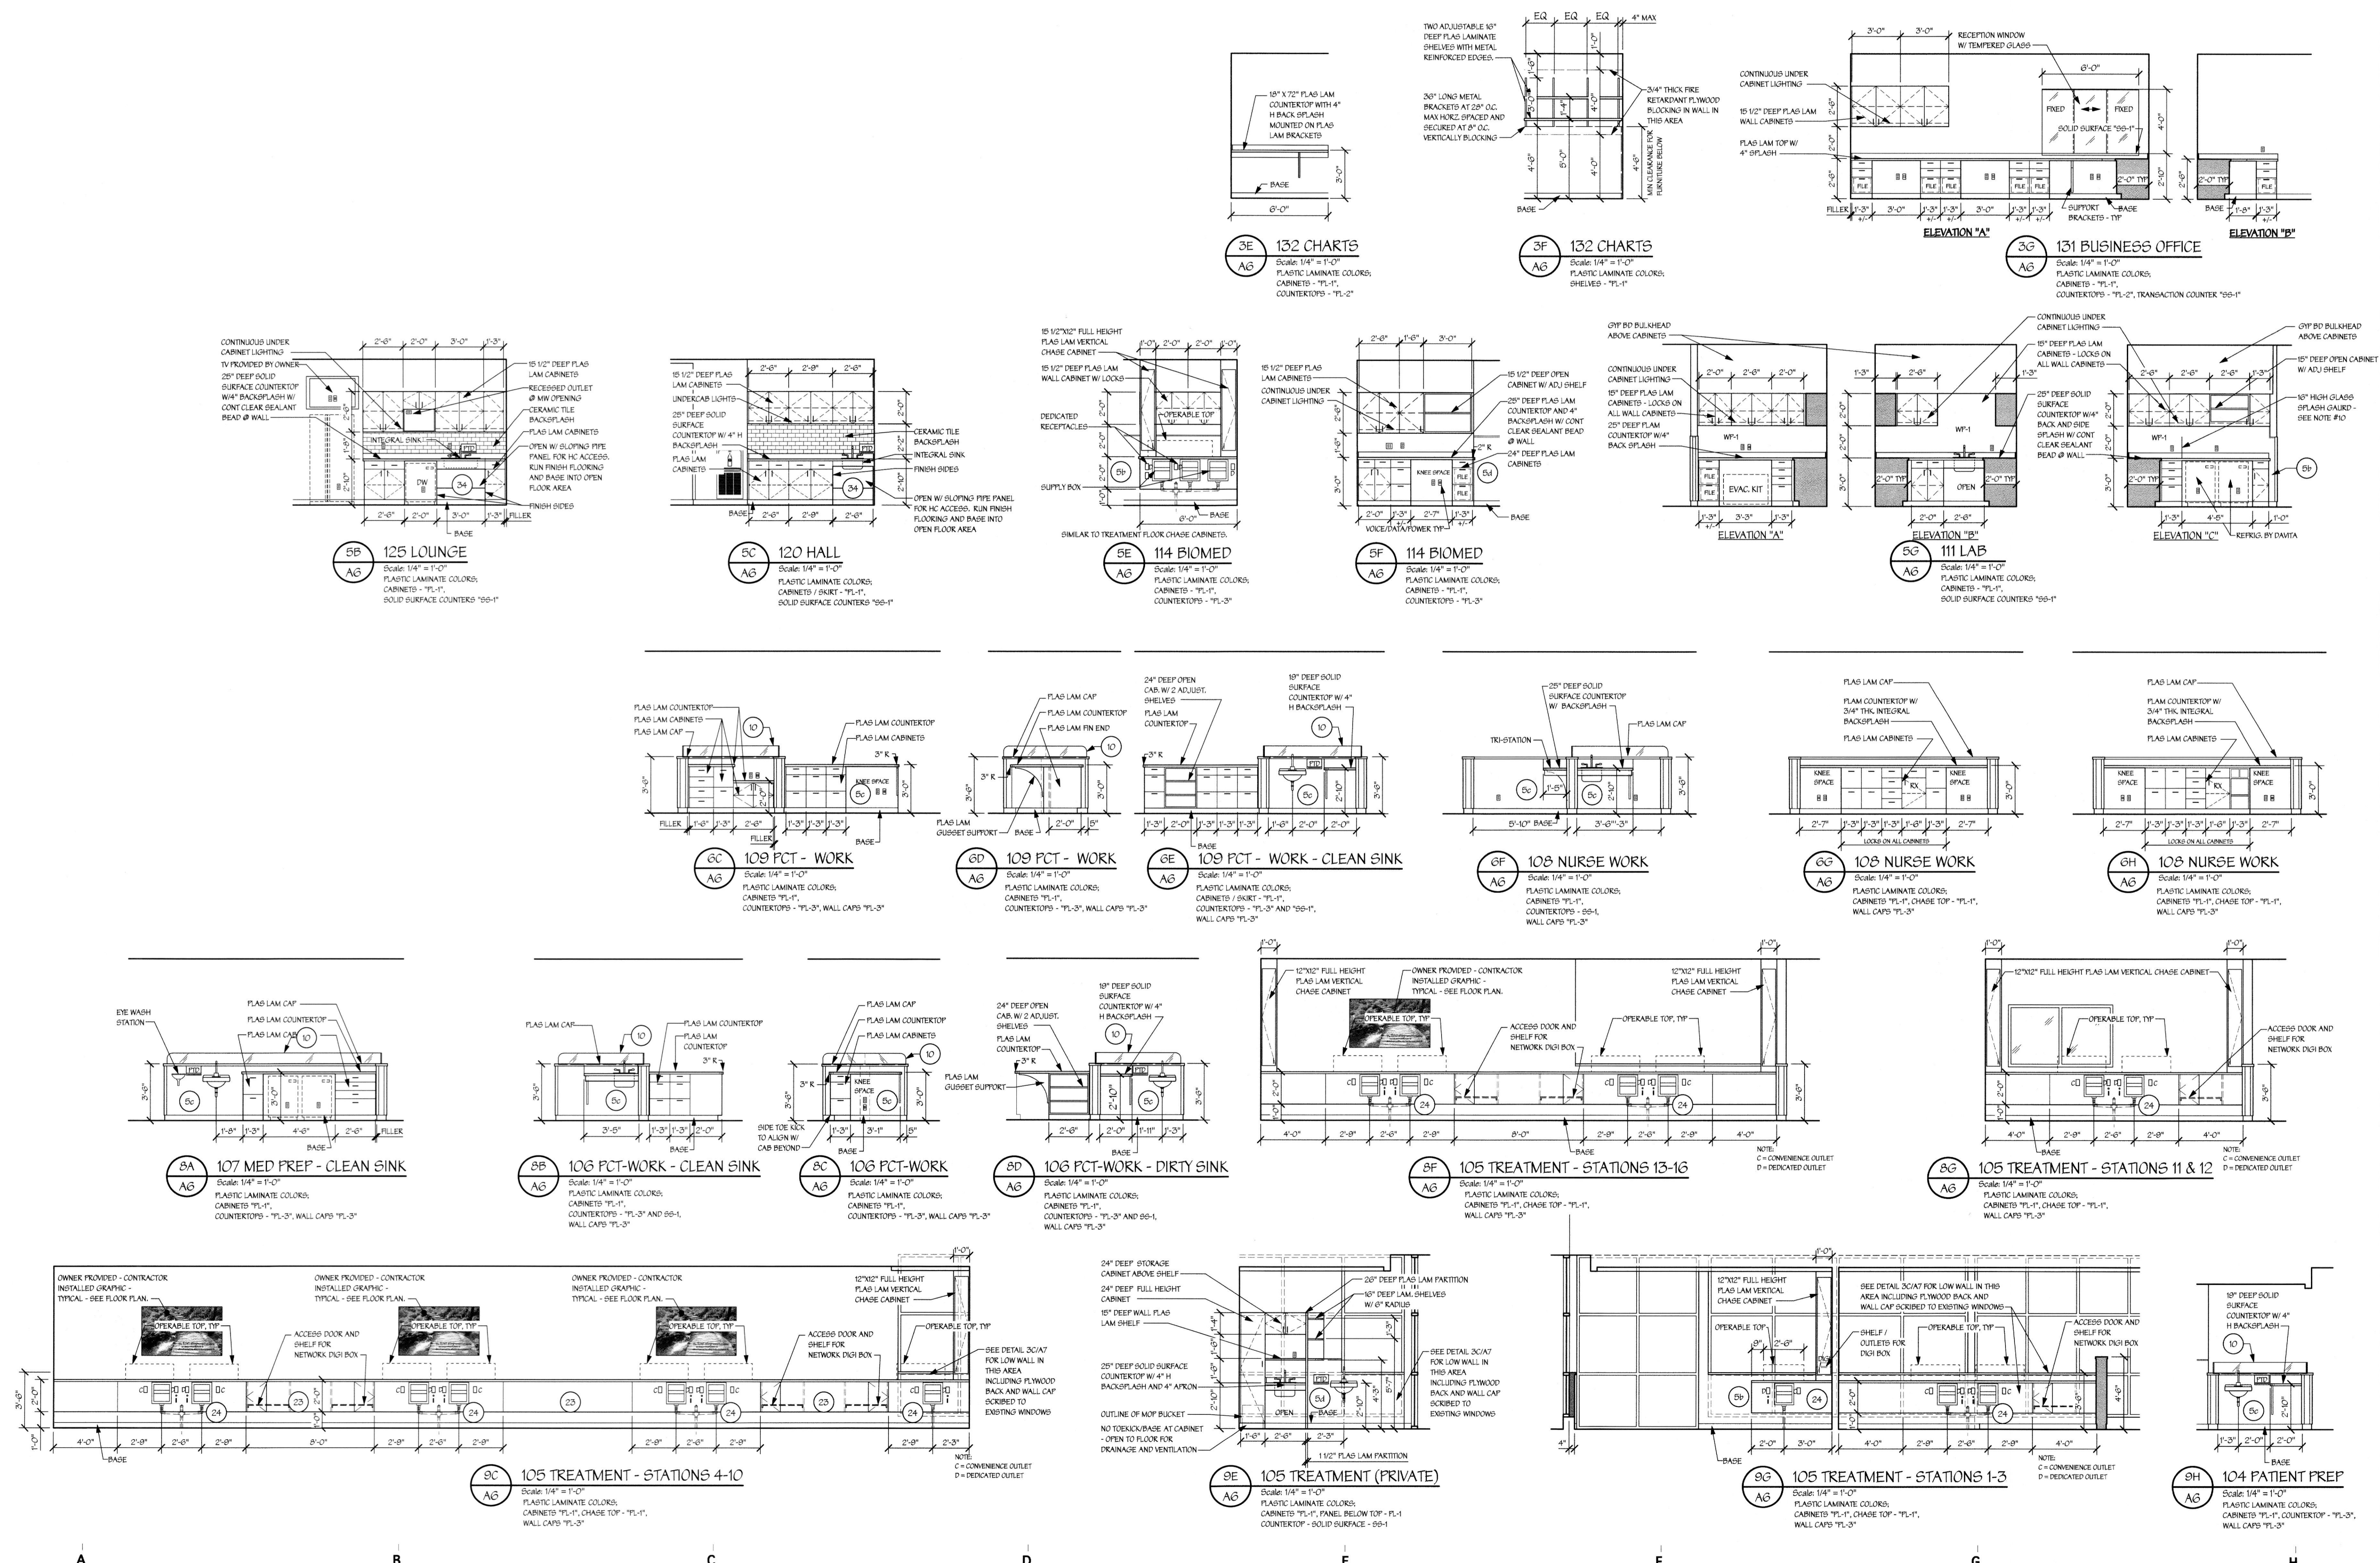

THIS DRAWING IS THE PROPERTY OF INSYNIC ARCHITECTURAL DESIGNS INC. UNAUTHORIZED USE OF ANY KIND, INCLUDING USE ON OTHER PROJECTS, IS PROHIBITED.

DATE	NOV 15 2011
BY	INSYNIC ARCHITECT
NO.	10899
PROJECT	DAVITA DENVER
SCALE	1/4" = 1'-0"
DESCRIPTION	INTERIOR ELEVATIONS
REVISIONS	
1	BUILDING PERMIT
2	
3	
4	
5	
6	
7	
8	
9	

A B C D E F G H