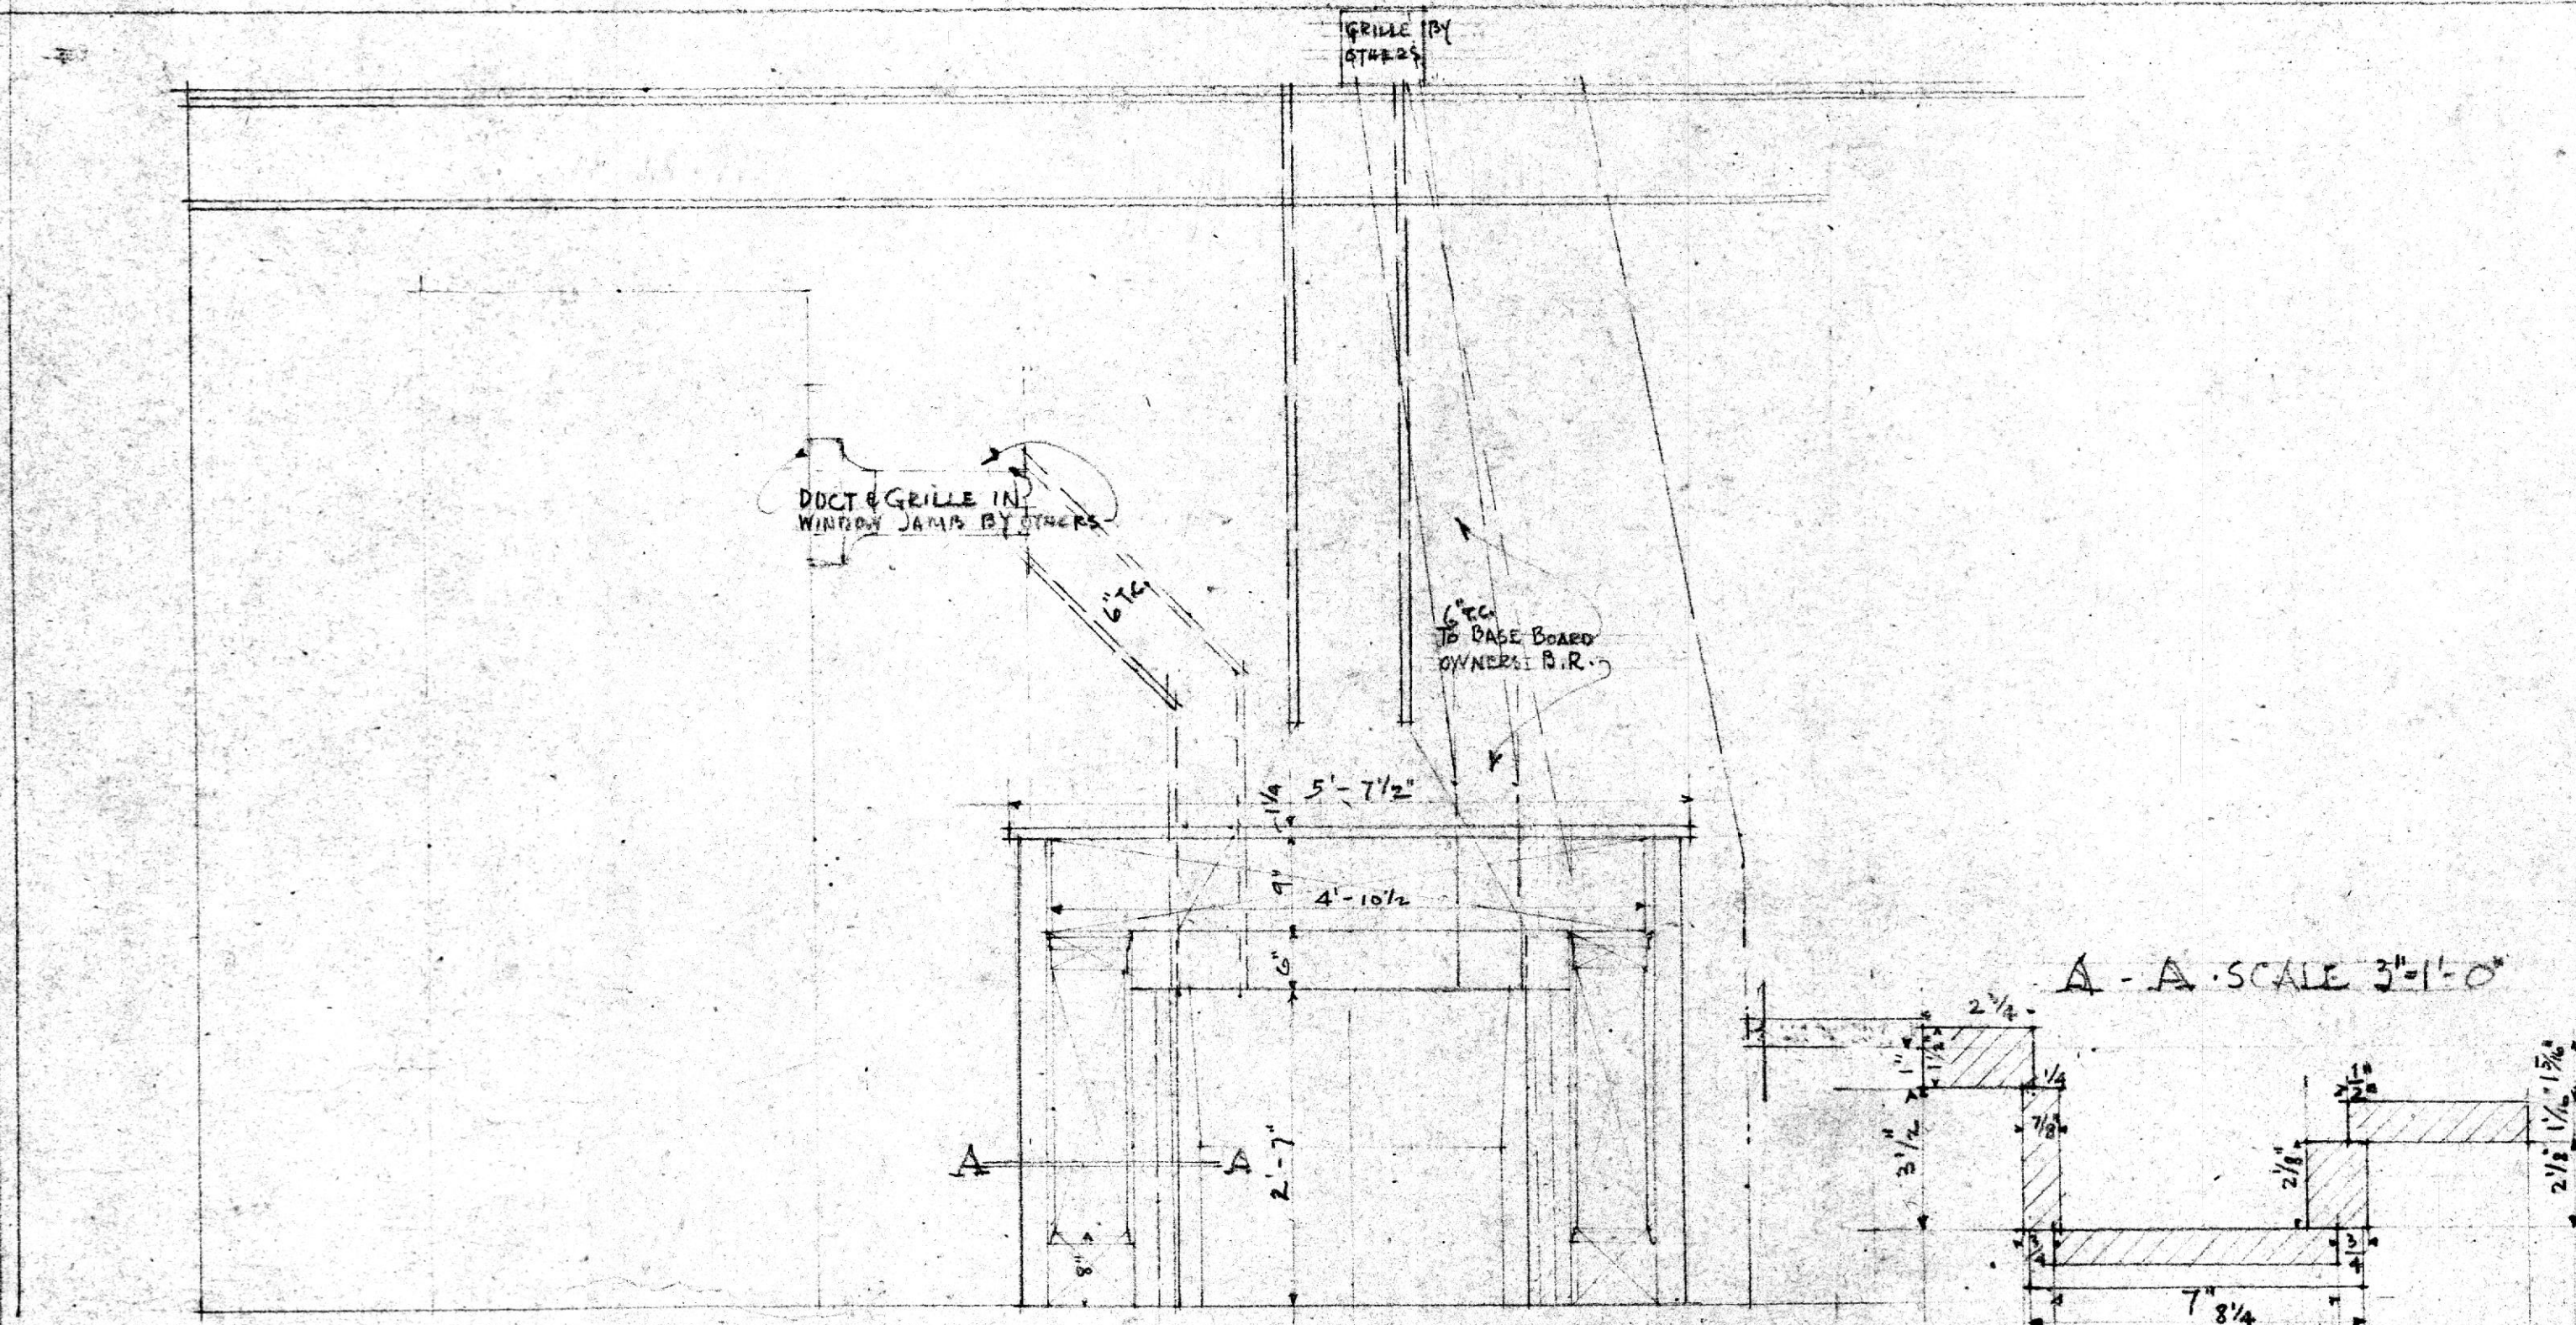

HOUSE for
 MR & MRS FRANCIS H. JENCKS
 RIDERWOOD. MD.

JOB	SHEET	DATE	BY
117	9	4-8-38	JLJ

WREN, LEWIS AND JENCKS
 ARCHITECTS
 118 W. MULBERRY STREET
 BALTIMORE, MD.

PLAN & ELEVATION. DINING ROOM FIREPLACE
 MARBLE MANTEL BY OWNER TO BE
 ERECTED BY CONTRACTOR
 SCALE 3/4" = 1'-0"