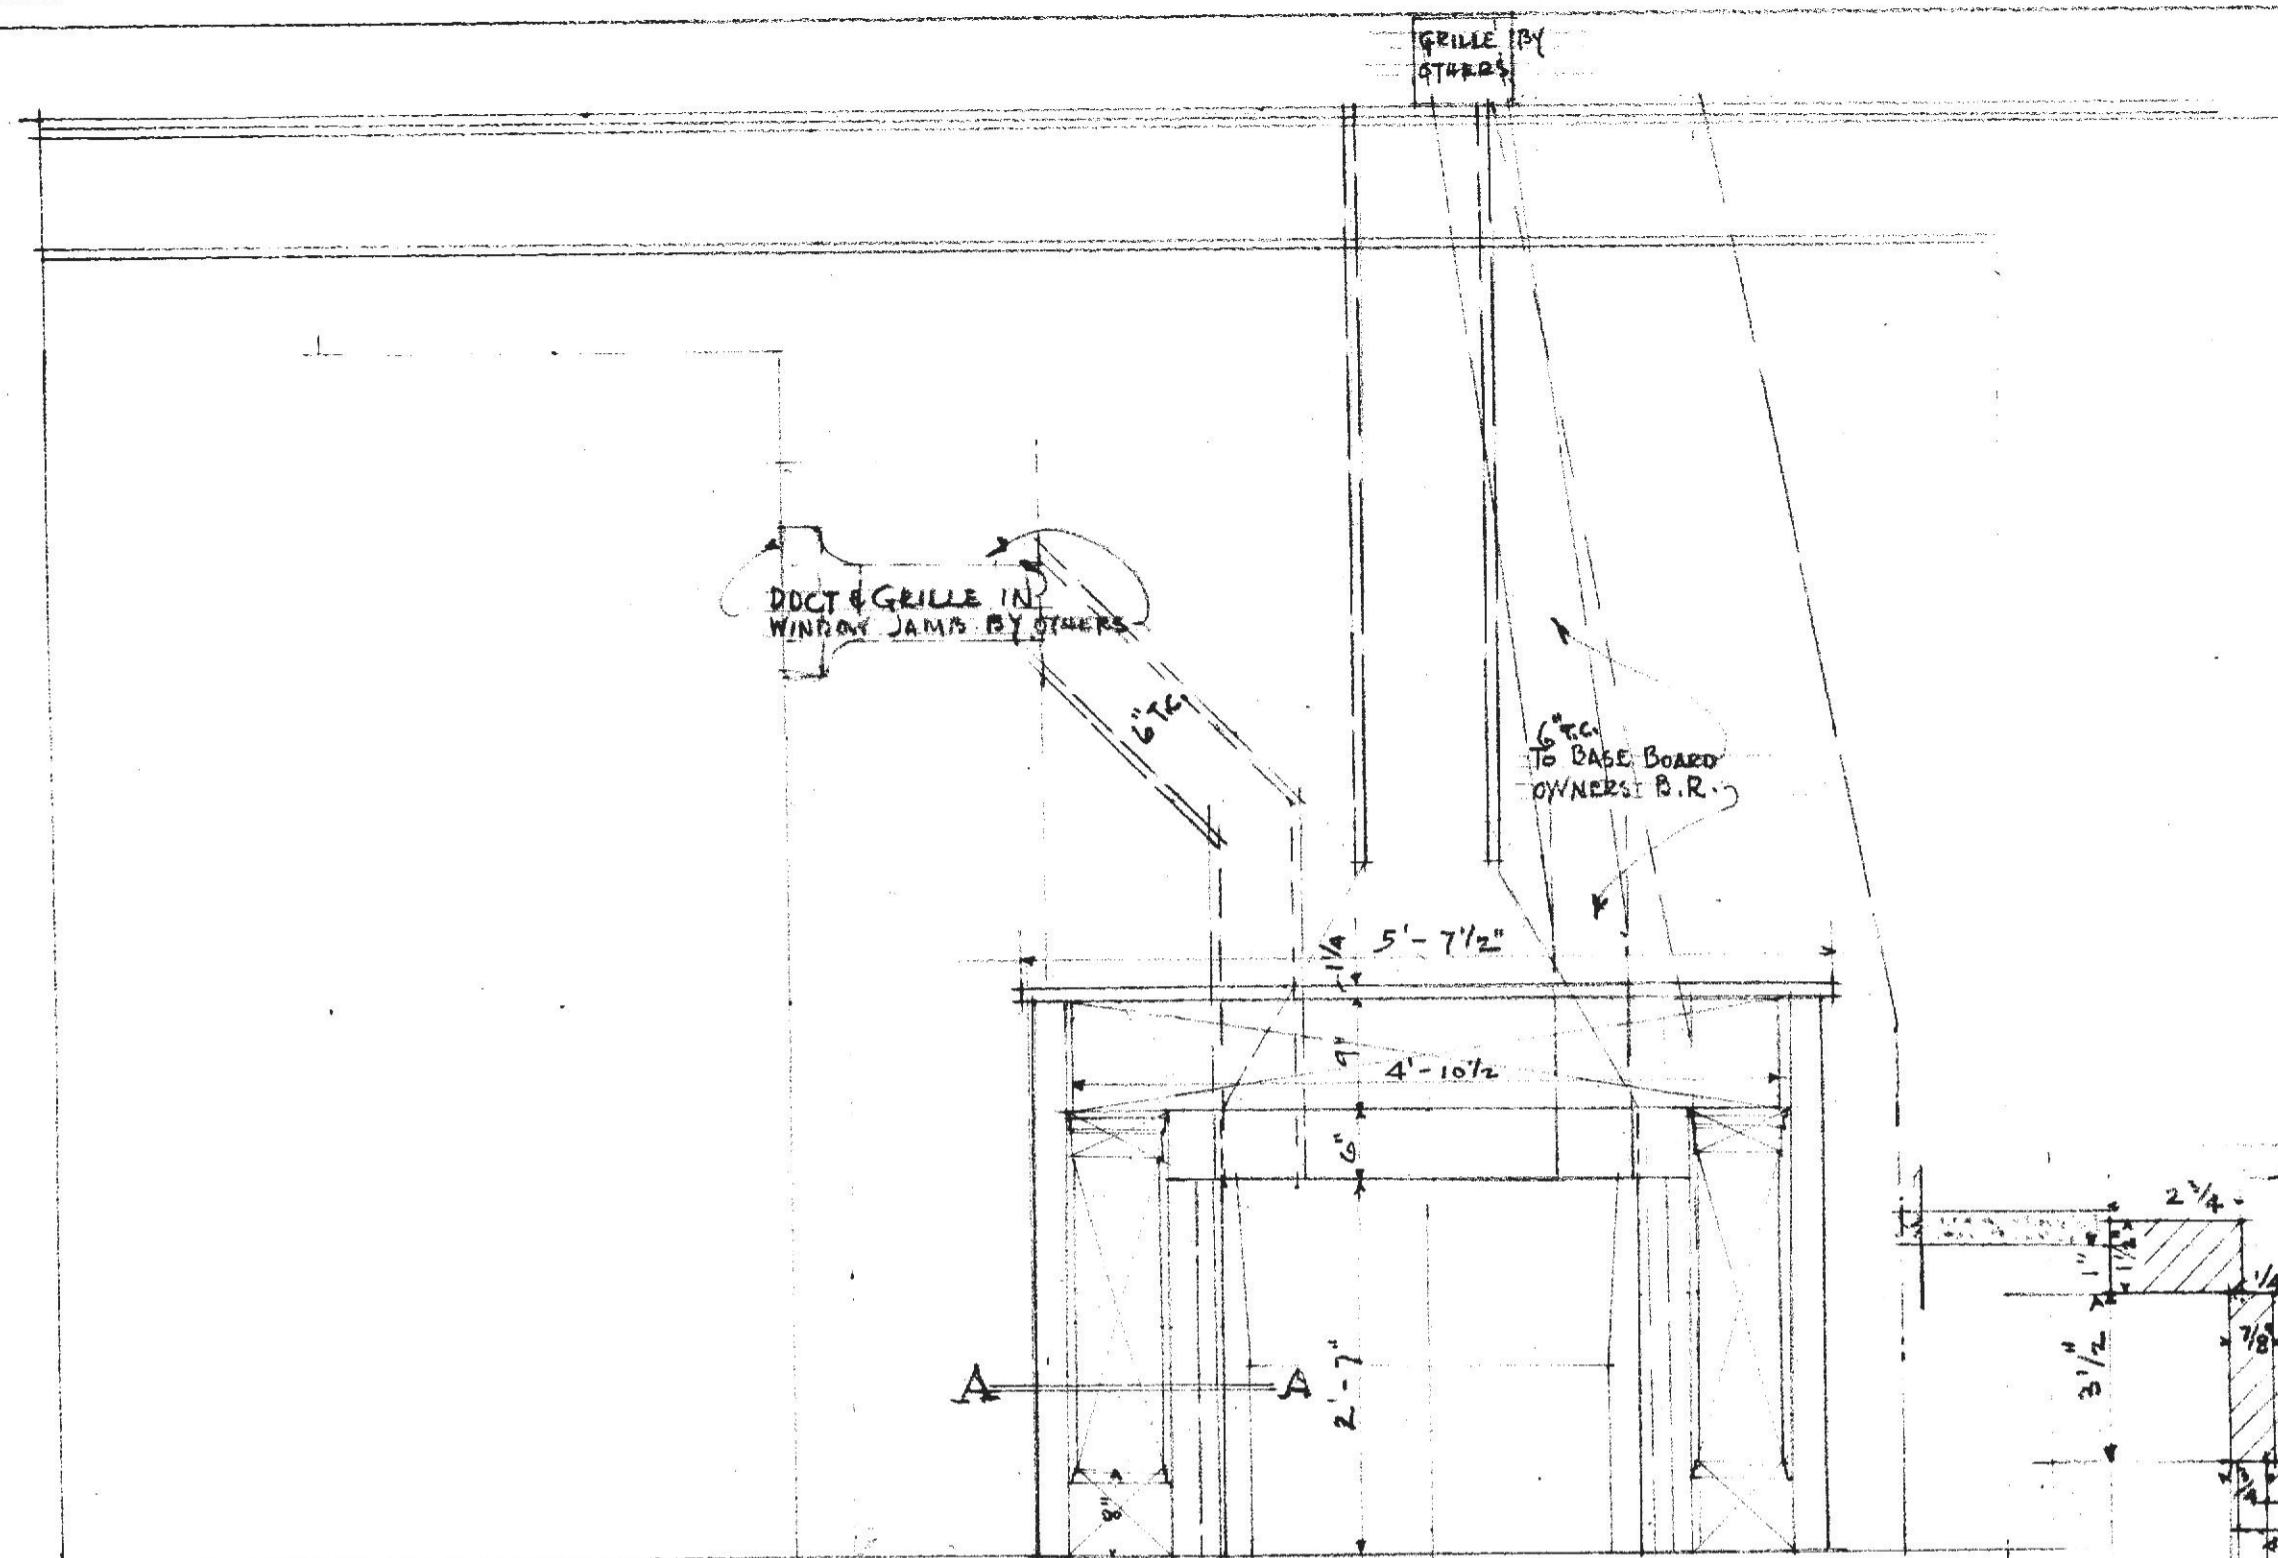

HOUSE for
 MR & MRS FRANCIS H. JENCKS
 RIDERWOOD, MD.

JOB	SHEET	DATE	BY
117	9	4-8-38	JLJ

WRENN, LEWIS AND JENCKS
 ARCHITECTS
 118 W. MULBERRY STREET
 BALTIMORE, MD.

PLAN & ELEVATION. DINING ROOM FIREPLACE
 MARBLE MANTEL BY OWNER TO BE
 ERECTED BY CONTRACTOR
 SCALE 3/4" = 1'-0"